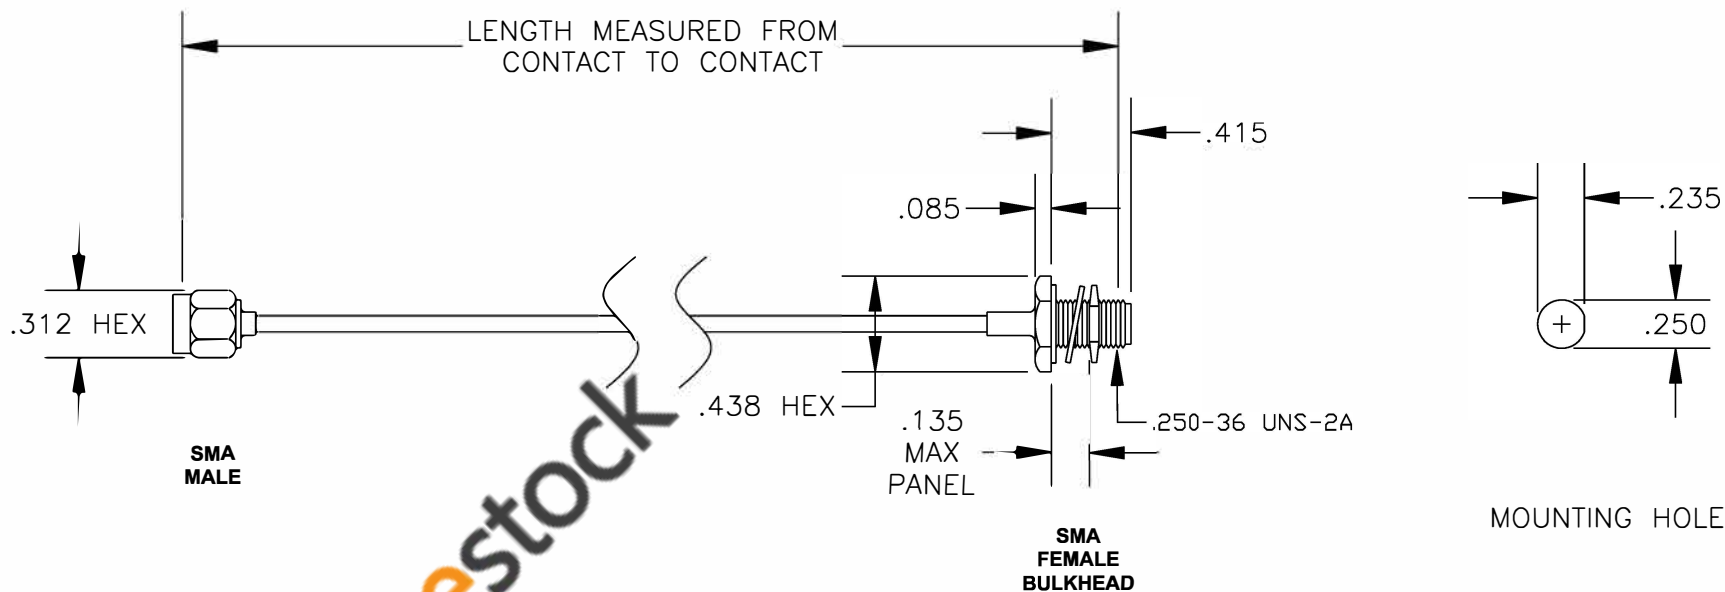

COMPONENTS	IMPEDANCE
SMA MALE	50 OHM
SMA FEMALE BULKHEAD	50 OHM

Standard Lengths	
-12	12"
-24	24"
-36	36"
-48	48"
-60	60"
-XXX	Custom Length in inches

**8TH FLOOR, BUILDING 1, YONGFU SCIENCE AND TECHNOLOGY CENTER INDUSTRIAL PARK, NANZHA DISTRICT 5, HUMEN, 523900, DONG GUAN, GUANGDONG, CHINA**  
 WEBSITE: [www.ebeestock.com](http://www.ebeestock.com)  
 EMAIL: [sales@ebeestock.com](mailto:sales@ebeestock.com)

<b>ET36678</b>		DES. CABLE ASSEMBLY, RG405/U, SMA MALE TO SMA FEMALE BULKHEAD	
----------------	--	---	--

REV. A	<b>FSCM NO. 53919</b>	CAD FILE 020508	SCALE N/A	SIZE A 127
--------	-----------------------	-----------------	-----------	------------

- NOTES:**
1. UNLESS OTHERWISE SPECIFIED ALL DIMENSIONS ARE NOMINAL.
  2. ALL SPECIFICATIONS ARE SUBJECT TO CHANGE WITHOUT NOTICE AT ANY TIME.
  3. DIMENSIONS ARE IN INCHES.
  4. LENGTH TOLERANCE IS  $\pm 1.5\%$  OR  $\pm 3/8"$ , WHICHEVER IS GREATER.