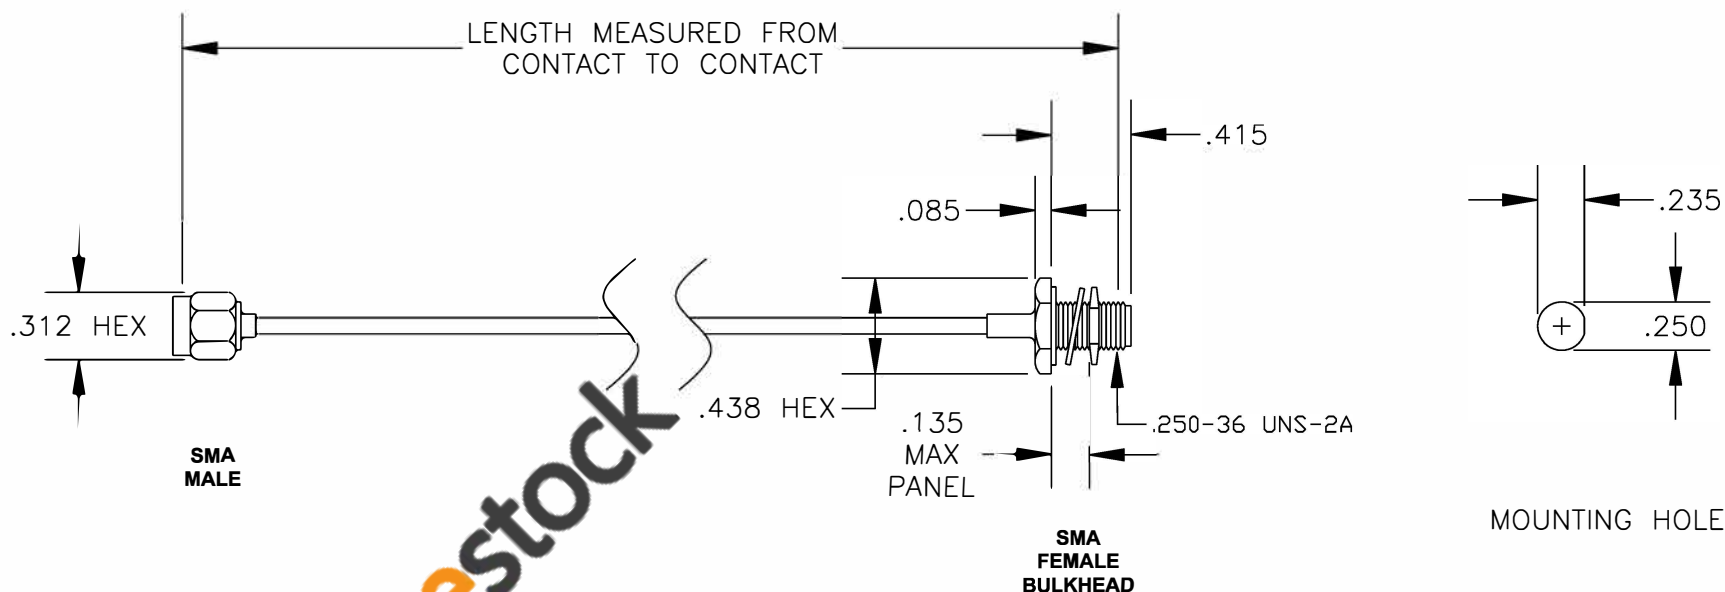

COMPONENTS	IMPEDANCE
SMA MALE	50 OHM
SMA FEMALE BULKHEAD	50 OHM

Standard Lengths	
-12	12"
-24	24"
-36	36"
-48	48"
-60	60"
-XXX	Custom Length in inches

8TH FLOOR, BUILDING 1, YONGFU SCIENCE AND TECHNOLOGY CENTER INDUSTRIAL PARK, NANZHA DISTRICT 5, HUMEN, 523900, DONG GUAN, GUANGDONG, CHINA
 WEBSITE: www.ebeestock.com
 EMAIL: sales@ebeestock.com

ET366779	DES. CABLE ASSEMBLY, RG405/U, SMA MALE TO SMA FEMALE BULKHEAD
-----------------	---

REV. A	FSCM NO. 53919	CAD FILE 020508	SCALE N/A	SIZE A 127
--------	----------------	-----------------	-----------	------------

- NOTES:**
- UNLESS OTHERWISE SPECIFIED ALL DIMENSIONS ARE NOMINAL.
 - ALL SPECIFICATIONS ARE SUBJECT TO CHANGE WITHOUT NOTICE AT ANY TIME.
 - DIMENSIONS ARE IN INCHES.
 - LENGTH TOLERANCE IS $\pm 1.5\%$ OR $\pm 3/8"$, WHICHEVER IS GREATER.