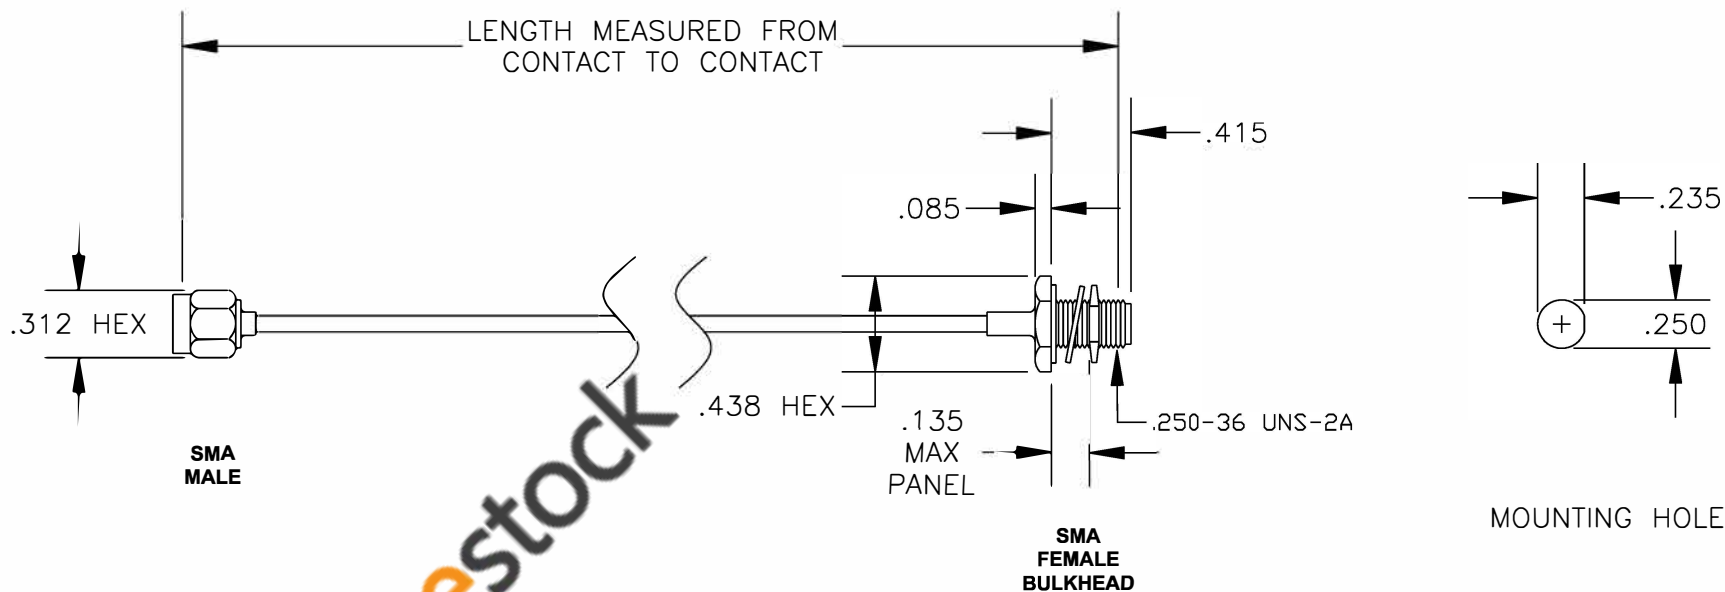

COMPONENTS	IMPEDANCE
SMA MALE	50 OHM
SMA FEMALE BULKHEAD	50 OHM

Standard Lengths	
-12	12"
-24	24"
-36	36"
-48	48"
-60	60"
-XXX	Custom Length in inches

8TH FLOOR, BUILDING 1, YONGFU SCIENCE AND TECHNOLOGY CENTER INDUSTRIAL PARK, NANZHA DISTRICT 5, HUMEN, 523900, DONG GUAN, GUANGDONG, CHINA
 WEBSITE: www.ebeestock.com
 EMAIL: sales@ebeestock.com

ET36680		DES. CABLE ASSEMBLY, RG405/U, SMA MALE TO SMA FEMALE BULKHEAD	
----------------	--	---	--

REV. A	FSCM NO. 53919	CAD FILE 020508	SCALE N/A	SIZE A 127
--------	-----------------------	-----------------	-----------	------------

- NOTES:**
1. UNLESS OTHERWISE SPECIFIED ALL DIMENSIONS ARE NOMINAL.
 2. ALL SPECIFICATIONS ARE SUBJECT TO CHANGE WITHOUT NOTICE AT ANY TIME.
 3. DIMENSIONS ARE IN INCHES.
 4. LENGTH TOLERANCE IS $\pm 1.5\%$ OR $\pm 3/8"$, WHICHEVER IS GREATER.