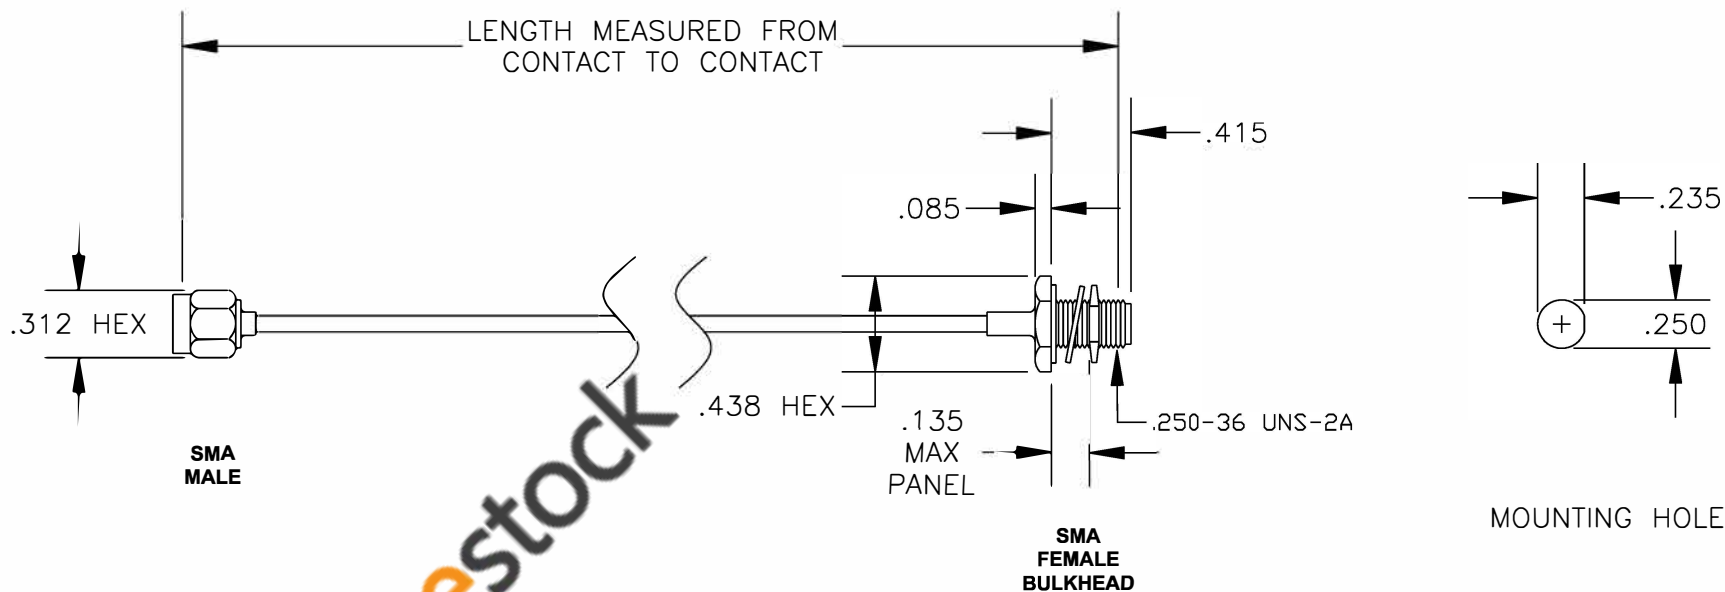

COMPONENTS	IMPEDANCE
SMA MALE	50 OHM
SMA FEMALE BULKHEAD	50 OHM

Standard Lengths	
-12	12"
-24	24"
-36	36"
-48	48"
-60	60"
-XXX	Custom Length in inches

**8TH FLOOR, BUILDING 1, YONGFU SCIENCE AND TECHNOLOGY CENTER INDUSTRIAL PARK, NANZHA DISTRICT 5, HUMEN, 523900, DONG GUAN, GUANGDONG, CHINA**  
 WEBSITE: [www.ebeestock.com](http://www.ebeestock.com)  
 EMAIL: [sales@ebeestock.com](mailto:sales@ebeestock.com)

<b>ET36681</b>		DES. CABLE ASSEMBLY, RG405/U, SMA MALE TO SMA FEMALE BULKHEAD	
----------------	--	---	--

REV. A	<b>FSCM NO. 53919</b>	CAD FILE 020508	SCALE N/A	SIZE A 127
--------	-----------------------	-----------------	-----------	------------

- NOTES:**
1. UNLESS OTHERWISE SPECIFIED ALL DIMENSIONS ARE NOMINAL.
  2. ALL SPECIFICATIONS ARE SUBJECT TO CHANGE WITHOUT NOTICE AT ANY TIME.
  3. DIMENSIONS ARE IN INCHES.
  4. LENGTH TOLERANCE IS  $\pm 1.5\%$  OR  $\pm 3/8"$ , WHICHEVER IS GREATER.