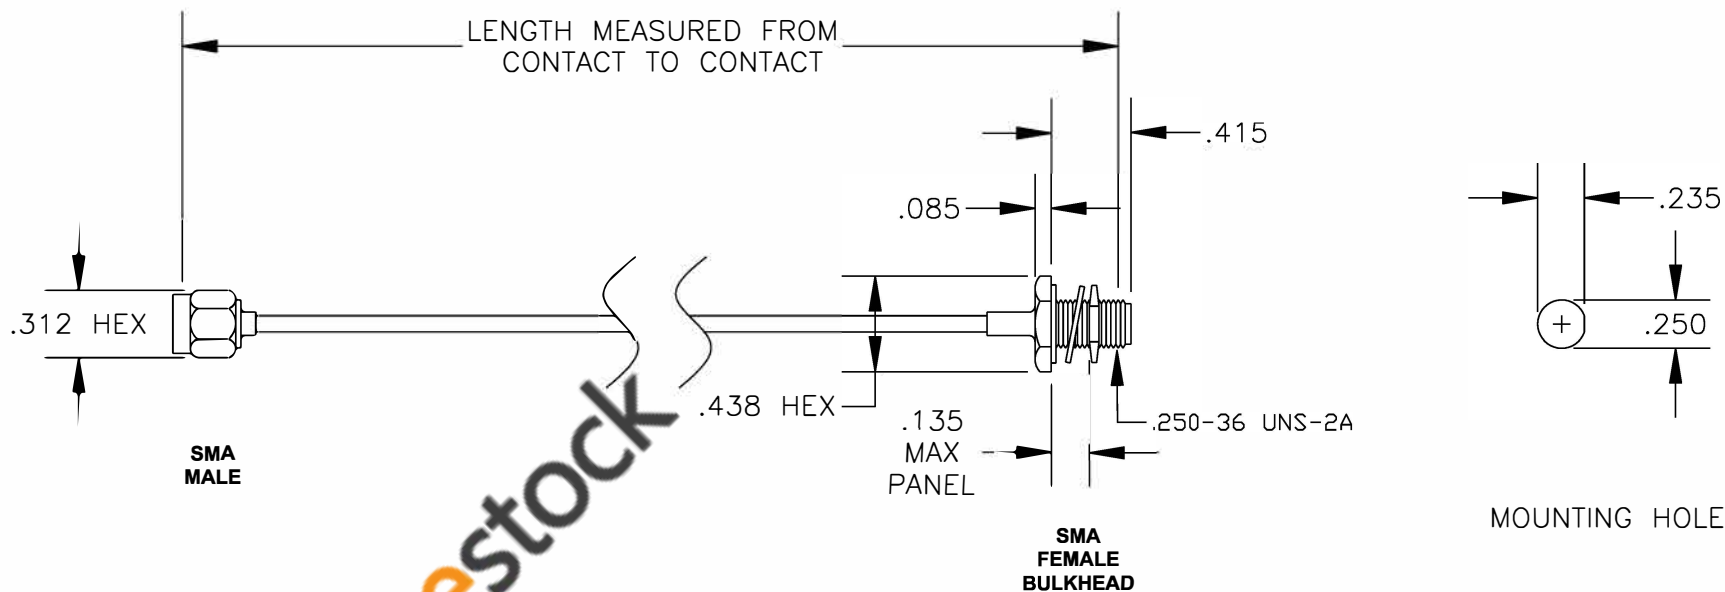

COMPONENTS	IMPEDANCE
SMA MALE	50 OHM
SMA FEMALE BULKHEAD	50 OHM

Standard Lengths	
-12	12"
-24	24"
-36	36"
-48	48"
-60	60"
-XXX	Custom Length in inches

8TH FLOOR, BUILDING 1, YONGFU SCIENCE AND TECHNOLOGY CENTER INDUSTRIAL PARK, NANZHA DISTRICT 5, HUMEN, 523900, DONG GUAN, GUANGDONG, CHINA
 WEBSITE: www.ebeestock.com
 EMAIL: sales@ebeestock.com

ET36682		DES. CABLE ASSEMBLY, RG405/U, SMA MALE TO SMA FEMALE BULKHEAD	
----------------	--	---	--

REV. A	FSCM NO. 53919	CAD FILE 020508	SCALE N/A	SIZE A 127
--------	-----------------------	-----------------	-----------	------------

- NOTES:**
1. UNLESS OTHERWISE SPECIFIED ALL DIMENSIONS ARE NOMINAL.
 2. ALL SPECIFICATIONS ARE SUBJECT TO CHANGE WITHOUT NOTICE AT ANY TIME.
 3. DIMENSIONS ARE IN INCHES.
 4. LENGTH TOLERANCE IS $\pm 1.5\%$ OR $\pm 3/8"$, WHICHEVER IS GREATER.