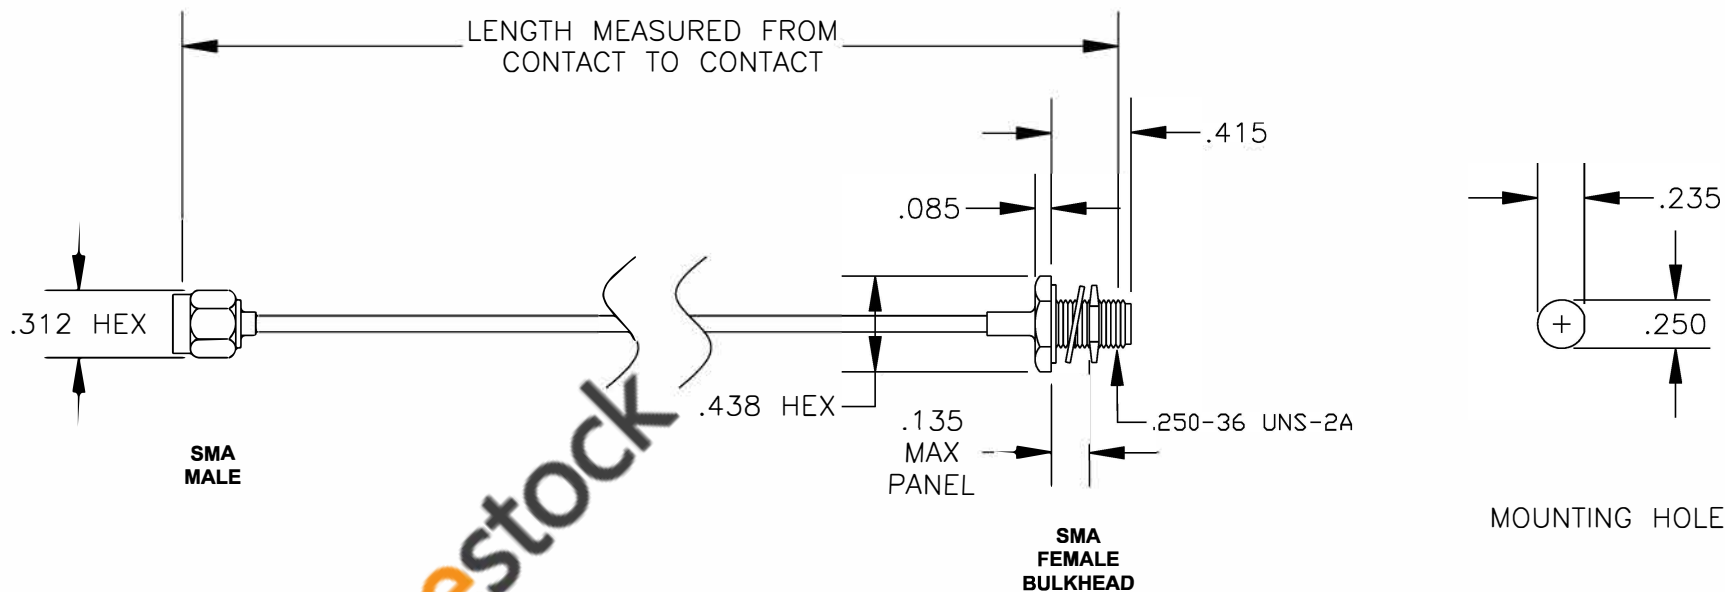

COMPONENTS	IMPEDANCE
SMA MALE	50 OHM
SMA FEMALE BULKHEAD	50 OHM

Standard Lengths	
-12	12"
-24	24"
-36	36"
-48	48"
-60	60"
-XXX	Custom Length in inches

**8TH FLOOR, BUILDING 1, YONGFU SCIENCE AND TECHNOLOGY CENTER INDUSTRIAL PARK, NANZHA DISTRICT 5, HUMEN, 523900, DONG GUAN, GUANGDONG, CHINA**  
 WEBSITE: [www.ebeestock.com](http://www.ebeestock.com)  
 EMAIL: [sales@ebeestock.com](mailto:sales@ebeestock.com)

<b>ET36683</b>		DES. CABLE ASSEMBLY, RG405/U, SMA MALE TO SMA FEMALE BULKHEAD	
----------------	--	---	--

REV. A	<b>FSCM NO. 53919</b>	CAD FILE 020508	SCALE N/A	SIZE A 127
--------	-----------------------	-----------------	-----------	------------

- NOTES:**
- UNLESS OTHERWISE SPECIFIED ALL DIMENSIONS ARE NOMINAL.
  - ALL SPECIFICATIONS ARE SUBJECT TO CHANGE WITHOUT NOTICE AT ANY TIME.
  - DIMENSIONS ARE IN INCHES.
  - LENGTH TOLERANCE IS  $\pm 1.5\%$  OR  $\pm 3/8"$ , WHICHEVER IS GREATER.