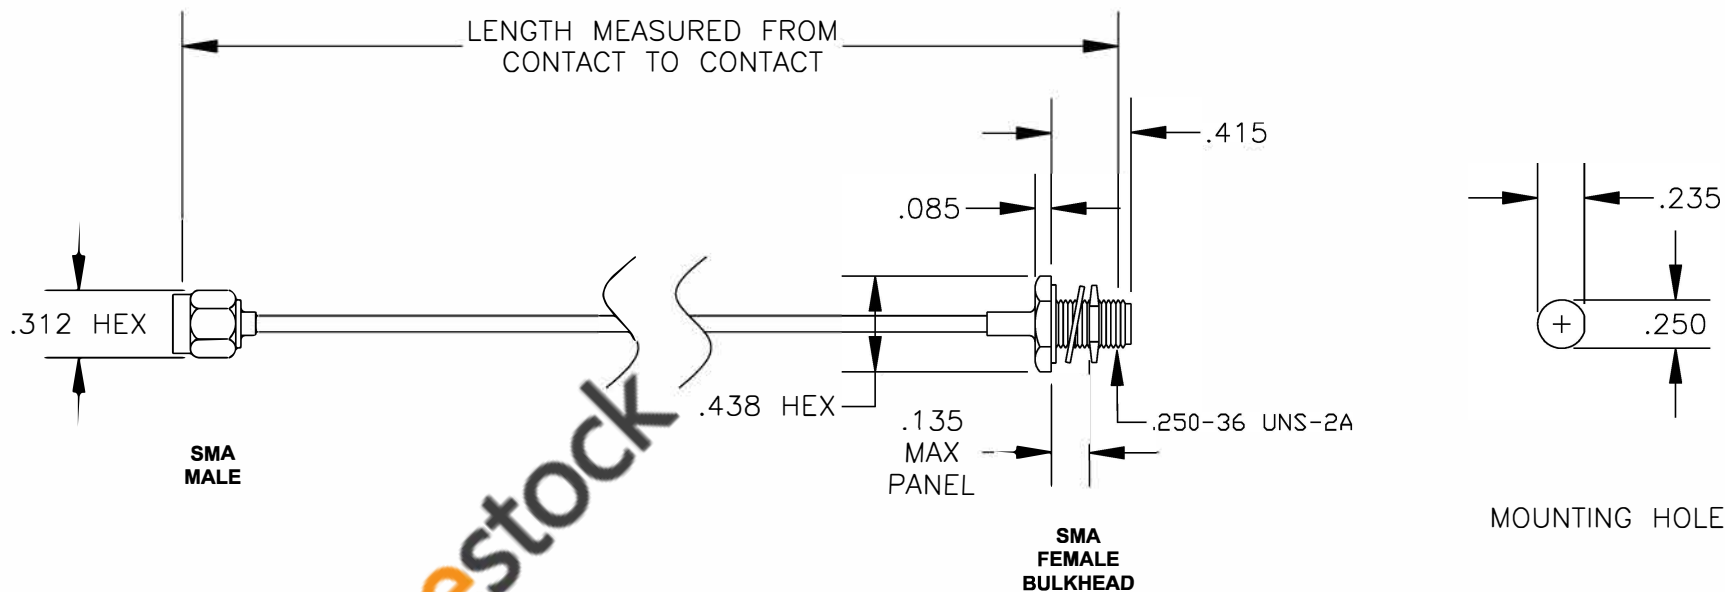

COMPONENTS	IMPEDANCE
SMA MALE	50 OHM
SMA FEMALE BULKHEAD	50 OHM

Standard Lengths	
-12	12"
-24	24"
-36	36"
-48	48"
-60	60"
-XXX	Custom Length in inches

8TH FLOOR, BUILDING 1, YONGFU SCIENCE AND TECHNOLOGY CENTER INDUSTRIAL PARK, NANZHA DISTRICT 5, HUMEN, 523900, DONG GUAN, GUANGDONG, CHINA
 WEBSITE: www.ebeestock.com
 EMAIL: sales@ebeestock.com

ET36684		DES. CABLE ASSEMBLY, RG405/U, SMA MALE TO SMA FEMALE BULKHEAD	
----------------	--	---	--

REV. A	FSCM NO. 53919	CAD FILE 020508	SCALE N/A	SIZE A 127
--------	-----------------------	-----------------	-----------	------------

- NOTES:**
1. UNLESS OTHERWISE SPECIFIED ALL DIMENSIONS ARE NOMINAL.
 2. ALL SPECIFICATIONS ARE SUBJECT TO CHANGE WITHOUT NOTICE AT ANY TIME.
 3. DIMENSIONS ARE IN INCHES.
 4. LENGTH TOLERANCE IS $\pm 1.5\%$ OR $\pm 3/8"$, WHICHEVER IS GREATER.