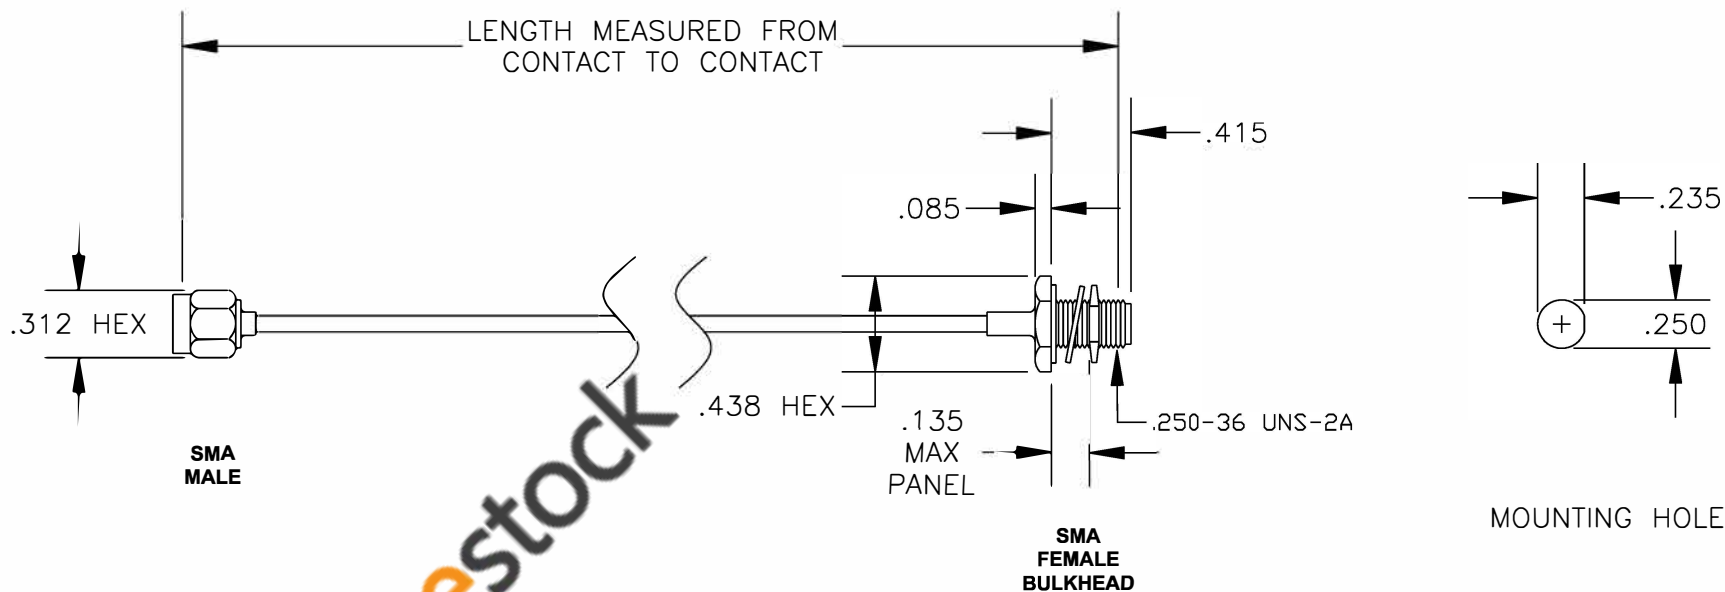

COMPONENTS	IMPEDANCE
SMA MALE	50 OHM
SMA FEMALE BULKHEAD	50 OHM

Standard Lengths	
-12	12"
-24	24"
-36	36"
-48	48"
-60	60"
-XXX	Custom Length in inches

RoHS
Compliance
Certified

8TH FLOOR, BUILDING 1, YONGFU SCIENCE AND TECHNOLOGY CENTER INDUSTRIAL PARK, NANZHA DISTRICT 5, HUMEN, 523900, DONG GUAN, GUANGDONG, CHINA
 WEBSITE: www.ebeestock.com
 EMAIL: sales@ebeestock.com

ET36685		DES. CABLE ASSEMBLY, RG405/U, SMA MALE TO SMA FEMALE BULKHEAD (LEAD FREE)	
REV. A	FSCM NO. 53919	CAD FILE 020508	SCALE N/A SIZE A 127

- NOTES:**
1. UNLESS OTHERWISE SPECIFIED ALL DIMENSIONS ARE NOMINAL.
 2. ALL SPECIFICATIONS ARE SUBJECT TO CHANGE WITHOUT NOTICE AT ANY TIME.
 3. DIMENSIONS ARE IN INCHES.
 4. LENGTH TOLERANCE IS $\pm 1.5\%$ OR $\pm 3/8"$, WHICHEVER IS GREATER.