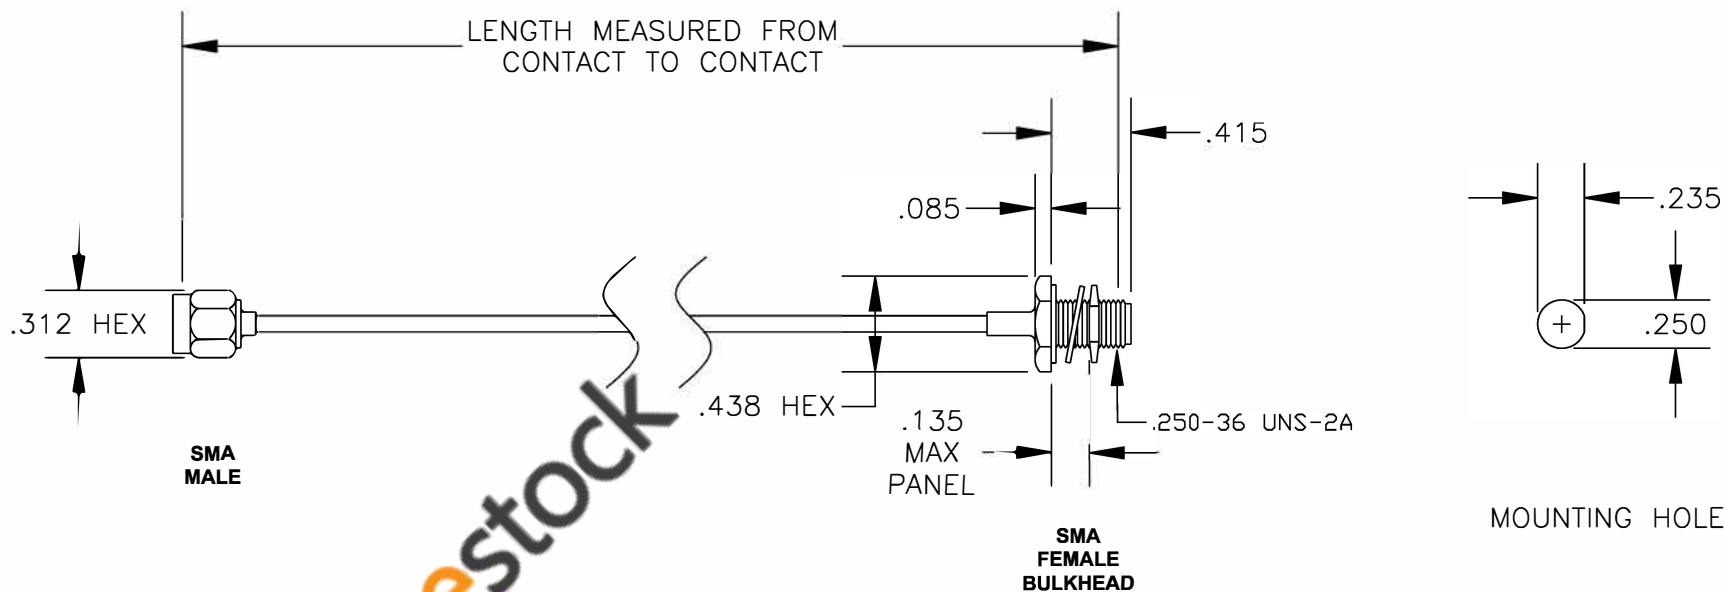

COMPONENTS	IMPEDANCE
SMA MALE	50 OHM
SMA FEMALE BULKHEAD	50 OHM

Standard Lengths	
-12	12"
-24	24"
-36	36"
-48	48"
-60	60"
-XXX	Custom Length in inches

RoHS
Compliance
Certified

8TH FLOOR, BUILDING 1, YONGFU SCIENCE AND TECHNOLOGY CENTER INDUSTRIAL PARK, NANZHA DISTRICT 5, HUMEN, 523900, DONG GUAN, GUANGDONG, CHINA
 WEBSITE: www.ebeestock.com
 EMAIL: sales@ebeestock.com

ET36686		DES. CABLE ASSEMBLY, RG405/U, SMA MALE TO SMA FEMALE BULKHEAD (LEAD FREE)	
----------------	--	---	--

REV. A	FSCM NO. 53919	CAD FILE 020508	SCALE N/A	SIZE A 127
--------	-----------------------	-----------------	-----------	------------

- NOTES:**
1. UNLESS OTHERWISE SPECIFIED ALL DIMENSIONS ARE NOMINAL.
 2. ALL SPECIFICATIONS ARE SUBJECT TO CHANGE WITHOUT NOTICE AT ANY TIME.
 3. DIMENSIONS ARE IN INCHES.
 4. LENGTH TOLERANCE IS $\pm 1.5\%$ OR $\pm 3/8"$, WHICHEVER IS GREATER.