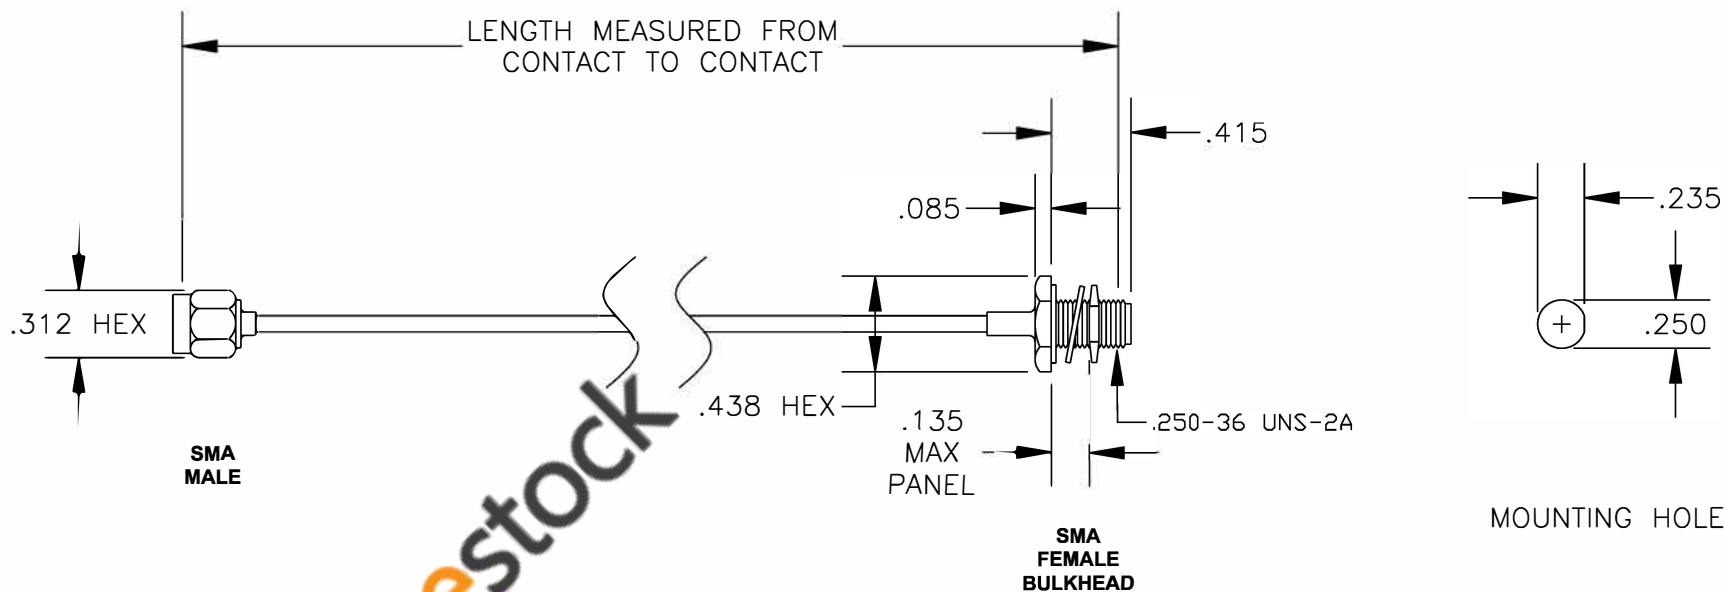

COMPONENTS	IMPEDANCE
SMA MALE	50 OHM
SMA FEMALE BULKHEAD	50 OHM

Standard Lengths	
-12	12"
-24	24"
-36	36"
-48	48"
-60	60"
-XXX	Custom Length in inches

RoHS
Compliance
Certified

8TH FLOOR, BUILDING 1, YONGFU SCIENCE AND TECHNOLOGY CENTER INDUSTRIAL PARK, NANZHA DISTRICT 5, HUMEN, 523900, DONG GUAN, GUANGDONG, CHINA
 WEBSITE: www.ebeestock.com
 EMAIL: sales@ebeestock.com

ET36687		DES. CABLE ASSEMBLY, RG405/U, SMA MALE TO SMA FEMALE BULKHEAD (LEAD FREE)		
REV. A	FSCM NO. 53919	CAD FILE 020508	SCALE N/A	SIZE A 127

- NOTES:**
1. UNLESS OTHERWISE SPECIFIED ALL DIMENSIONS ARE NOMINAL.
 2. ALL SPECIFICATIONS ARE SUBJECT TO CHANGE WITHOUT NOTICE AT ANY TIME.
 3. DIMENSIONS ARE IN INCHES.
 4. LENGTH TOLERANCE IS $\pm 1.5\%$ OR $\pm 3/8"$, WHICHEVER IS GREATER.