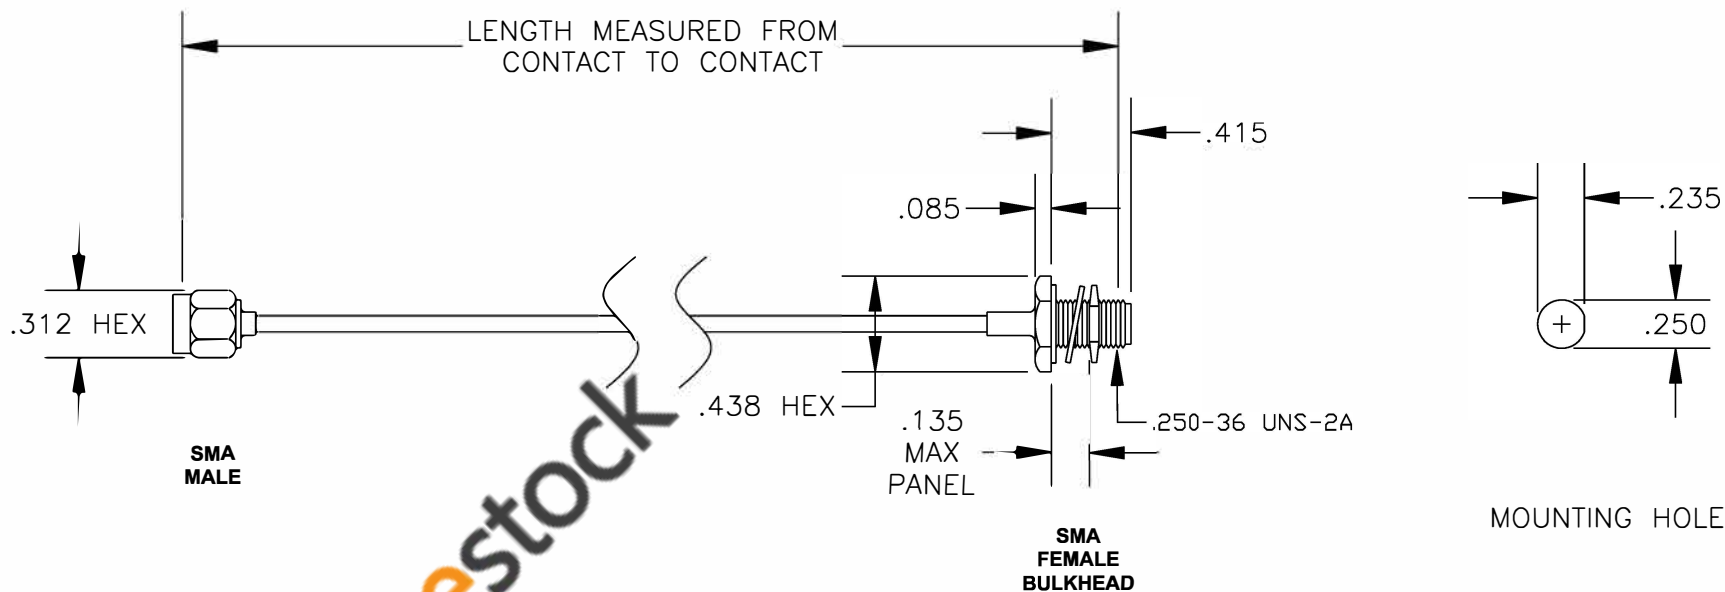

COMPONENTS	IMPEDANCE
SMA MALE	50 OHM
SMA FEMALE BULKHEAD	50 OHM

Standard Lengths	
-12	12"
-24	24"
-36	36"
-48	48"
-60	60"
-XXX	Custom Length in inches

ebeestock

RoHS  
Compliance  
Certified

**8TH FLOOR, BUILDING 1, YONGFU SCIENCE AND TECHNOLOGY CENTER INDUSTRIAL PARK, NANZHA DISTRICT 5, HUMEN, 523900, DONG GUAN, GUANGDONG, CHINA**  
 WEBSITE: [www.ebeestock.com](http://www.ebeestock.com)  
 EMAIL: [sales@ebeestock.com](mailto:sales@ebeestock.com)

**ET36688**
DES. CABLE ASSEMBLY, RG405/U, SMA MALE TO SMA FEMALE BULKHEAD (LEAD FREE)

REV. A	FSCM NO. 53919	CAD FILE 020508	SCALE N/A	SIZE A 127
--------	----------------	-----------------	-----------	------------

- NOTES:**
1. UNLESS OTHERWISE SPECIFIED ALL DIMENSIONS ARE NOMINAL.
  2. ALL SPECIFICATIONS ARE SUBJECT TO CHANGE WITHOUT NOTICE AT ANY TIME.
  3. DIMENSIONS ARE IN INCHES.
  4. LENGTH TOLERANCE IS  $\pm 1.5\%$  OR  $\pm 3/8"$ , WHICHEVER IS GREATER.