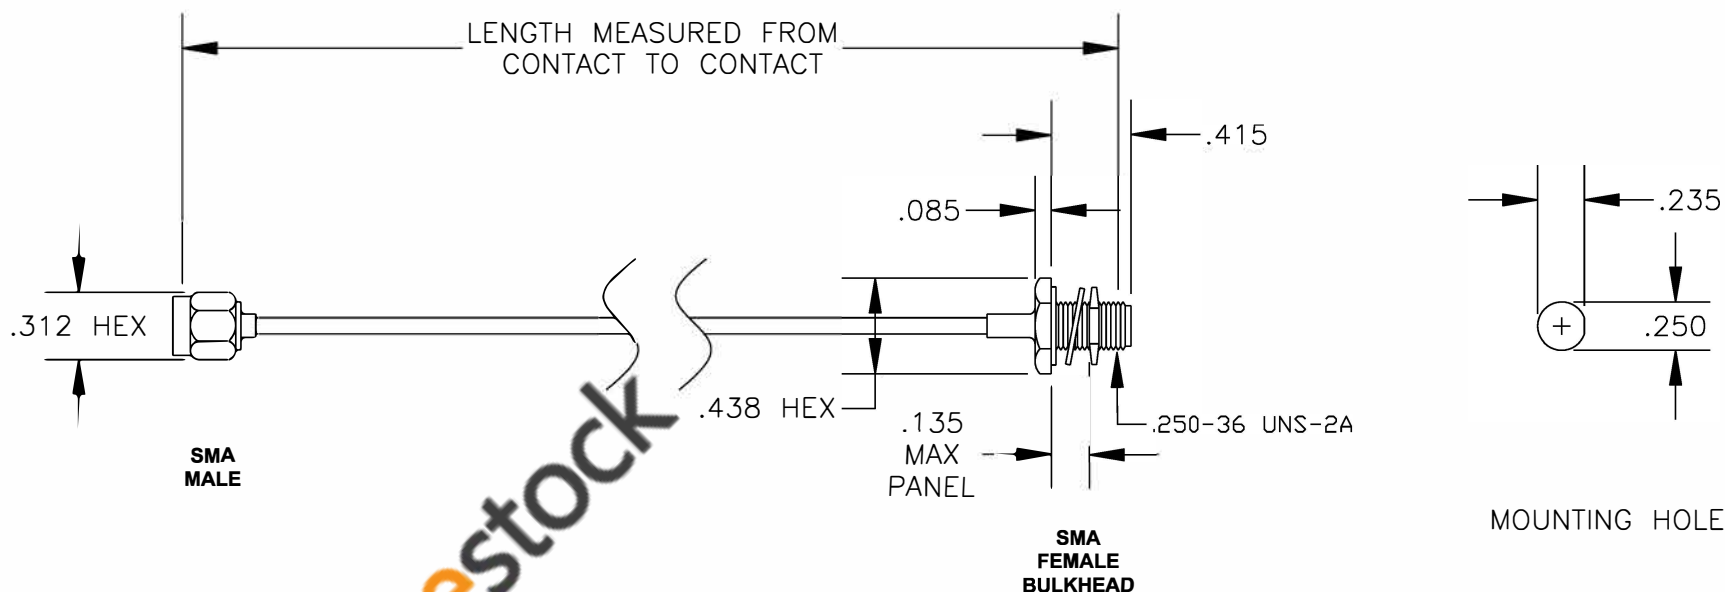

COMPONENTS	IMPEDANCE
SMA MALE	50 OHM
SMA FEMALE BULKHEAD	50 OHM

Standard Lengths	
-12	12"
-24	24"
-36	36"
-48	48"
-60	60"
-XXX	Custom Length in inches

RoHS
Compliance
Certified

8TH FLOOR, BUILDING 1, YONGFU SCIENCE AND TECHNOLOGY CENTER INDUSTRIAL PARK, NANZHA DISTRICT 5, HUMEN, 523900, DONG GUAN, GUANGDONG, CHINA
 WEBSITE: www.ebeestock.com
 EMAIL: sales@ebeestock.com

ET36689		DES. CABLE ASSEMBLY, RG405/U, SMA MALE TO SMA FEMALE BULKHEAD (LEAD FREE)	
----------------	--	---	--

REV. A	FSCM NO. 53919	CAD FILE 020508	SCALE N/A	SIZE A 127
--------	----------------	-----------------	-----------	------------

- NOTES:**
1. UNLESS OTHERWISE SPECIFIED ALL DIMENSIONS ARE NOMINAL.
 2. ALL SPECIFICATIONS ARE SUBJECT TO CHANGE WITHOUT NOTICE AT ANY TIME.
 3. DIMENSIONS ARE IN INCHES.
 4. LENGTH TOLERANCE IS $\pm 1.5\%$ OR $\pm 3/8"$, WHICHEVER IS GREATER.