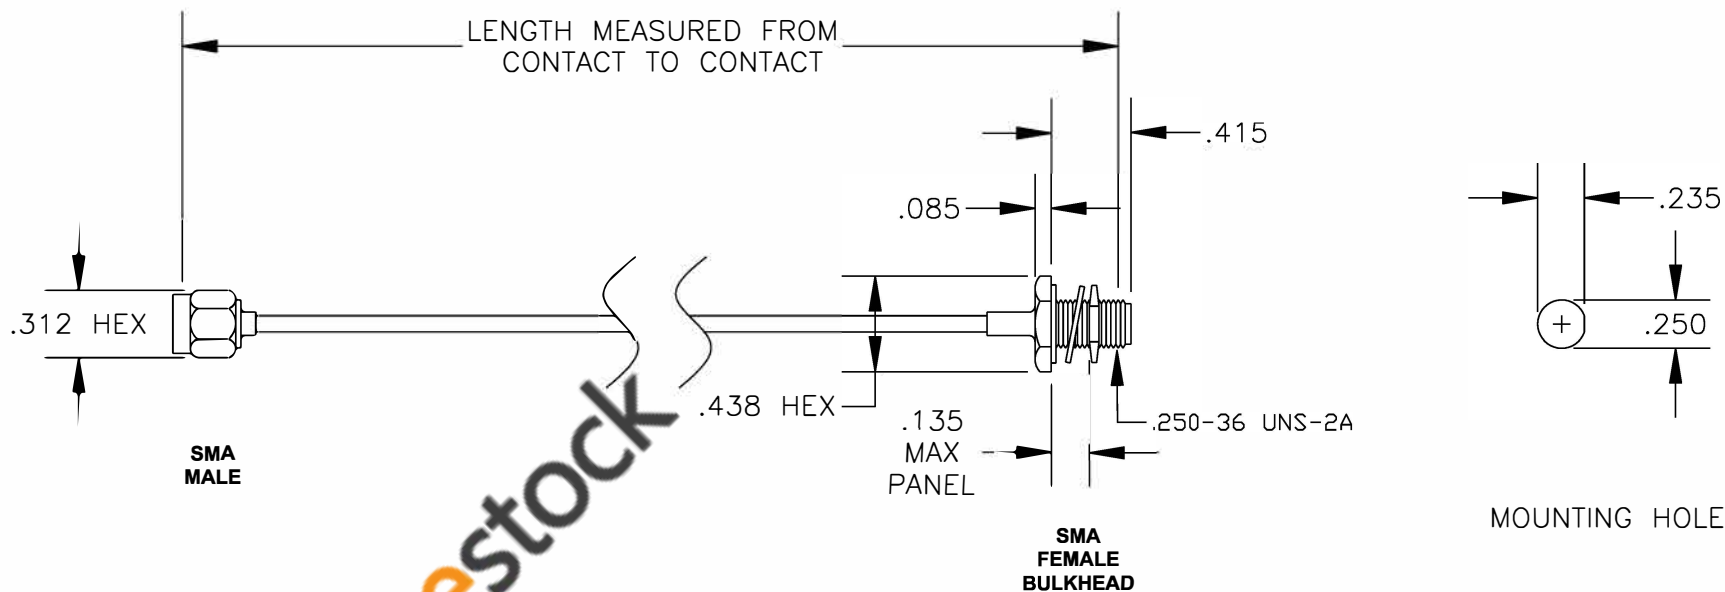

COMPONENTS	IMPEDANCE
SMA MALE	50 OHM
SMA FEMALE BULKHEAD	50 OHM

Standard Lengths	
-12	12"
-24	24"
-36	36"
-48	48"
-60	60"
-XXX	Custom Length in inches

ebeestock

RoHS  
Compliance  
Certified

**8TH FLOOR, BUILDING 1, YONGFU SCIENCE AND TECHNOLOGY CENTER INDUSTRIAL PARK, NANZHA DISTRICT 5, HUMEN, 523900, DONG GUAN, GUANGDONG, CHINA**  
 WEBSITE: [www.ebeestock.com](http://www.ebeestock.com)  
 EMAIL: [sales@ebeestock.com](mailto:sales@ebeestock.com)

**ET36690**
DES. CABLE ASSEMBLY, RG405/U, SMA MALE TO SMA FEMALE BULKHEAD (LEAD FREE)

REV. A	FSCM NO. 53919	CAD FILE 020508	SCALE N/A	SIZE A 127
--------	----------------	-----------------	-----------	------------

- NOTES:**
1. UNLESS OTHERWISE SPECIFIED ALL DIMENSIONS ARE NOMINAL.
  2. ALL SPECIFICATIONS ARE SUBJECT TO CHANGE WITHOUT NOTICE AT ANY TIME.
  3. DIMENSIONS ARE IN INCHES.
  4. LENGTH TOLERANCE IS  $\pm 1.5\%$  OR  $\pm 3/8"$ , WHICHEVER IS GREATER.