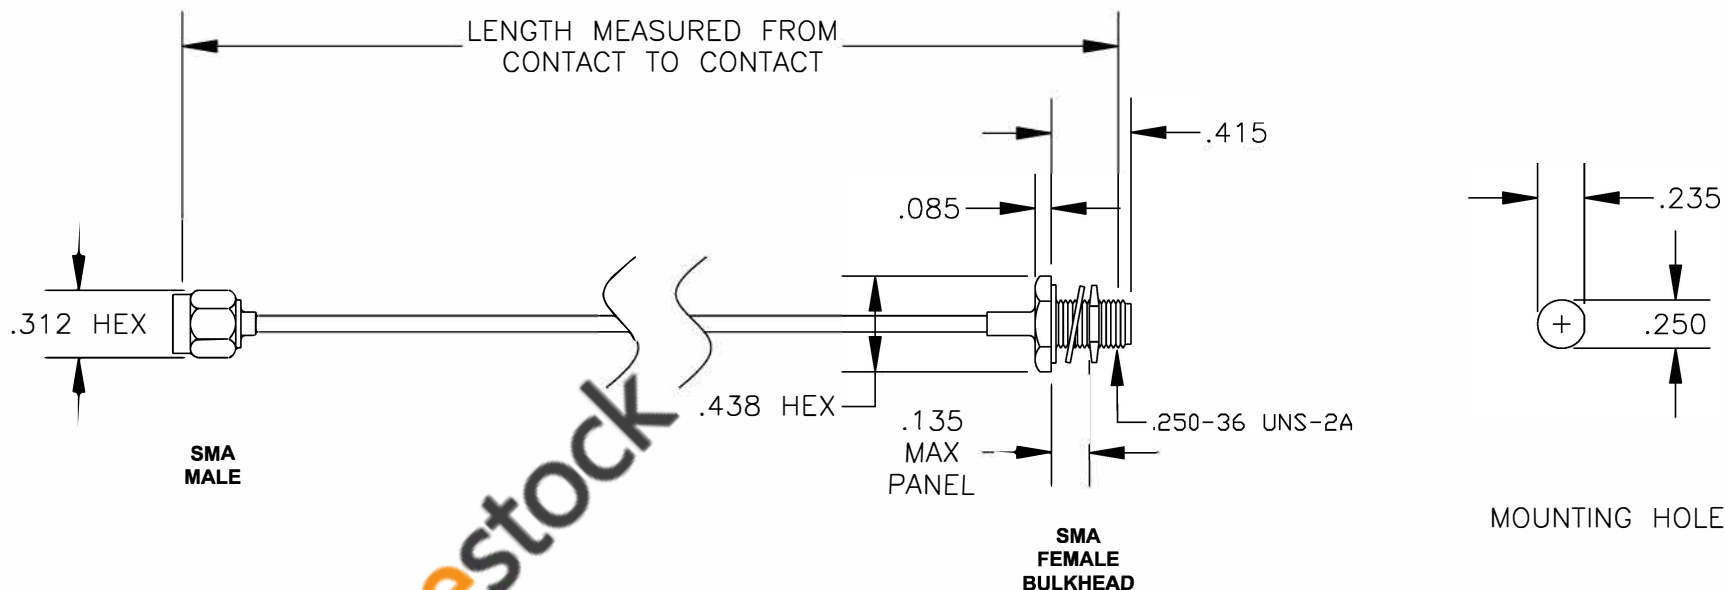

COMPONENTS	IMPEDANCE
SMA MALE	50 OHM
SMA FEMALE BULKHEAD	50 OHM

Standard Lengths	
-12	12"
-24	24"
-36	36"
-48	48"
-60	60"
-XXX	Custom Length in inches

ebeestock

RoHS
Compliance
Certified

8TH FLOOR, BUILDING 1, YONGFU SCIENCE AND TECHNOLOGY CENTER INDUSTRIAL PARK, NANZHA DISTRICT 5, HUMEN, 523900, DONG GUAN, GUANGDONG, CHINA
 WEBSITE: www.ebeestock.com
 EMAIL: sales@ebeestock.com

ET36691
DES. CABLE ASSEMBLY, RG405/U, SMA MALE TO SMA FEMALE BULKHEAD (LEAD FREE)

REV. A	FSCM NO. 53919	CAD FILE 020508	SCALE N/A	SIZE A 127
--------	----------------	-----------------	-----------	------------

- NOTES:
- UNLESS OTHERWISE SPECIFIED ALL DIMENSIONS ARE NOMINAL.
 - ALL SPECIFICATIONS ARE SUBJECT TO CHANGE WITHOUT NOTICE AT ANY TIME.
 - DIMENSIONS ARE IN INCHES.
 - LENGTH TOLERANCE IS $\pm 1.5\%$ OR $\pm 3/8"$, WHICHEVER IS GREATER.