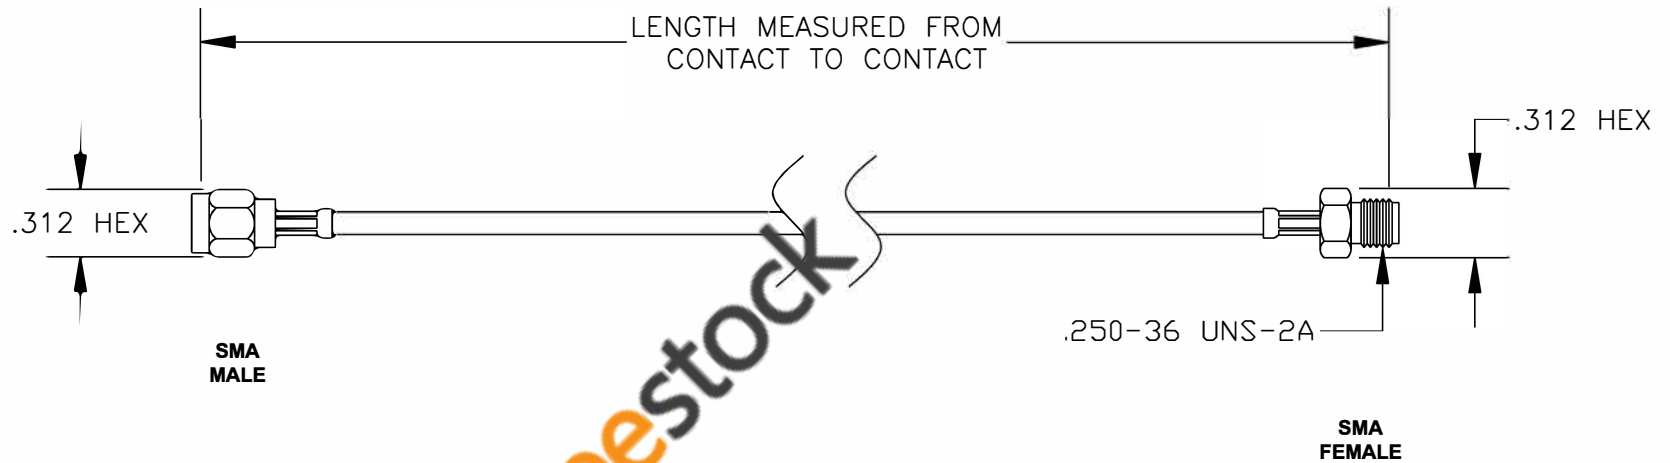

COMPONENTS	IMPEDANCE
SMA MALE	50 OHM
SMA FEMALE	50 OHM

Standard Lengths	
-12	12"
-24	24"
-36	36"
-48	48"
-60	60"
-XXX	Custom Length in inches

ebeestock

RoHS
Compliance
Certified

8TH FLOOR, BUILDING 1, YONGFU SCIENCE AND TECHNOLOGY CENTER INDUSTRIAL PARK, NANZHA DISTRICT 5, HUMEN, 523900, DONGGUAN, GUANGDONG, CHINA
 WEBSITE: www.ebeestock.com
 EMAIL: sales@ebeestock.com

ET36700		DES. CABLE ASSEMBLY, RG316/U, SMA MALE TO SMA FEMALE (LEAD FREE)	
----------------	--	--	--

REV. A	FSCM NO. 53919	CAD FILE 120708	SCALE N/A	SIZE A 127
--------	----------------	-----------------	-----------	------------

- NOTES:
1. UNLESS OTHERWISE SPECIFIED ALL DIMENSIONS ARE NOMINAL.
 2. ALL SPECIFICATIONS ARE SUBJECT TO CHANGE WITHOUT NOTICE AT ANY TIME.
 3. DIMENSIONS ARE IN INCHES.
 4. LENGTH TOLERANCE IS $\pm 1.5\%$ OR $\pm 3/8"$, WHICHEVER IS GREATER.