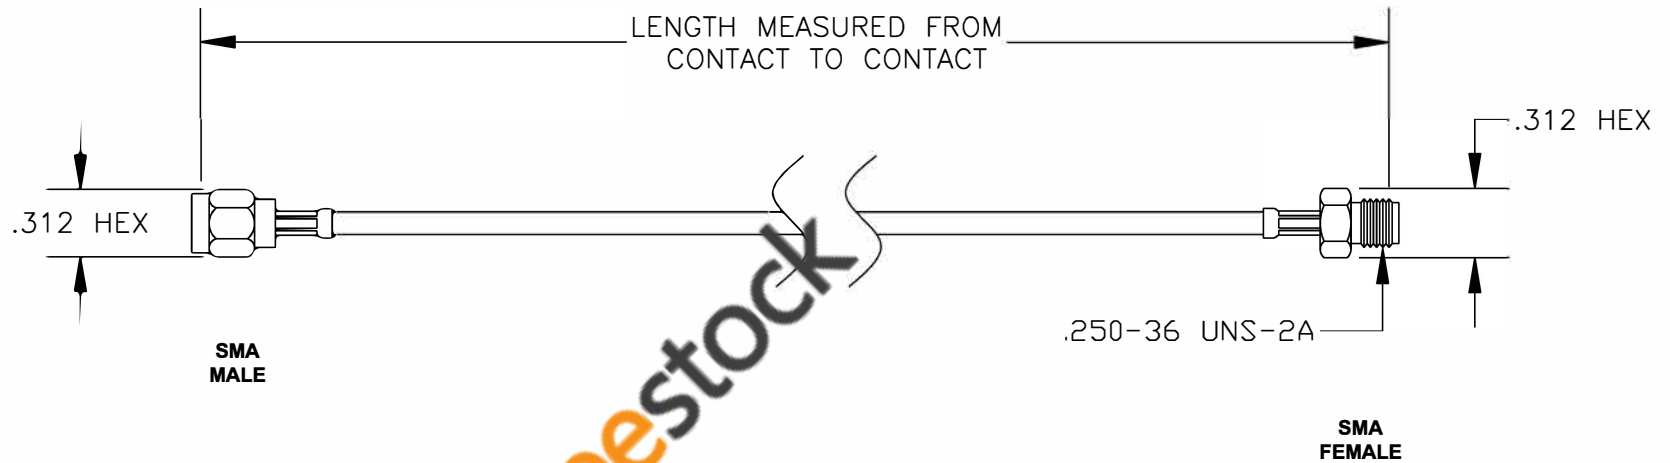

COMPONENTS	IMPEDANCE
SMA MALE	50 OHM
SMA FEMALE	50 OHM

Standard Lengths	
-12	12"
-24	24"
-36	36"
-48	48"
-60	60"
-XXX	Custom Length in inches

ebeestock

RoHS
Compliance
Certified

8TH FLOOR, BUILDING 1, YONGFU SCIENCE AND TECHNOLOGY CENTER INDUSTRIAL PARK, NANZHA DISTRICT 5, HUMEN, 523900, DONGGUAN, GUANGDONG, CHINA
 WEBSITE: www.ebeestock.com
 EMAIL: sales@ebeestock.com

ET36702		DES. CABLE ASSEMBLY, RG316/U, SMA MALE TO SMA FEMALE (LEAD FREE)		
REV. A	FSCM NO. 53919	CAD FILE 120708	SCALE N/A	SIZE A 127

- NOTES:**
1. UNLESS OTHERWISE SPECIFIED ALL DIMENSIONS ARE NOMINAL.
 2. ALL SPECIFICATIONS ARE SUBJECT TO CHANGE WITHOUT NOTICE AT ANY TIME.
 3. DIMENSIONS ARE IN INCHES.
 4. LENGTH TOLERANCE IS $\pm 1.5\%$ OR $\pm 3/8"$, WHICHEVER IS GREATER.