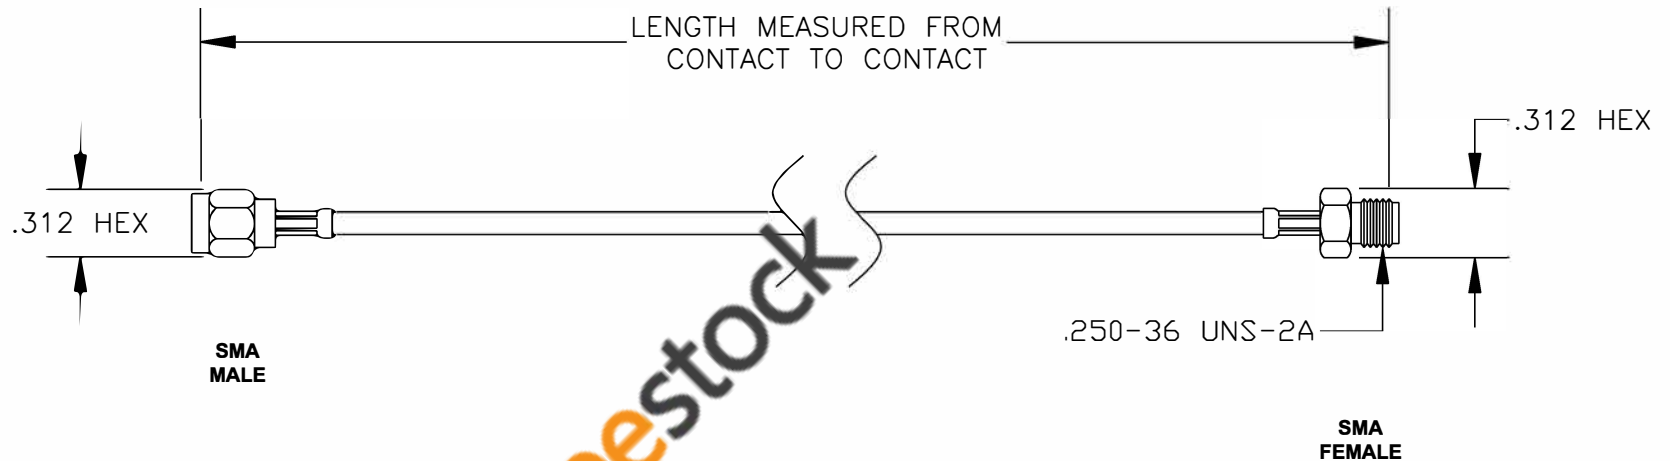

COMPONENTS	IMPEDANCE
SMA MALE	50 OHM
SMA FEMALE	50 OHM

Standard Lengths	
-12	12"
-24	24"
-36	36"
-48	48"
-60	60"
-XXX	Custom Length in inches

ebeestock

RoHS
Compliance
Certified

8TH FLOOR, BUILDING 1, YONGFU SCIENCE AND TECHNOLOGY CENTER INDUSTRIAL PARK, NANZHA DISTRICT 5, HUMEN, 523900, DONGGUAN, GUANGDONG, CHINA
 WEBSITE: www.ebeestock.com
 EMAIL: sales@ebeestock.com

ET36703		DES. CABLE ASSEMBLY, RG316/U, SMA MALE TO SMA FEMALE (LEAD FREE)	
----------------	--	--	--

REV. A	FSCM NO. 53919	CAD FILE 120708	SCALE N/A	SIZE A 127
--------	----------------	-----------------	-----------	------------

- NOTES:**
1. UNLESS OTHERWISE SPECIFIED ALL DIMENSIONS ARE NOMINAL.
 2. ALL SPECIFICATIONS ARE SUBJECT TO CHANGE WITHOUT NOTICE AT ANY TIME.
 3. DIMENSIONS ARE IN INCHES.
 4. LENGTH TOLERANCE IS $\pm 1.5\%$ OR $\pm 3/8"$, WHICHEVER IS GREATER.