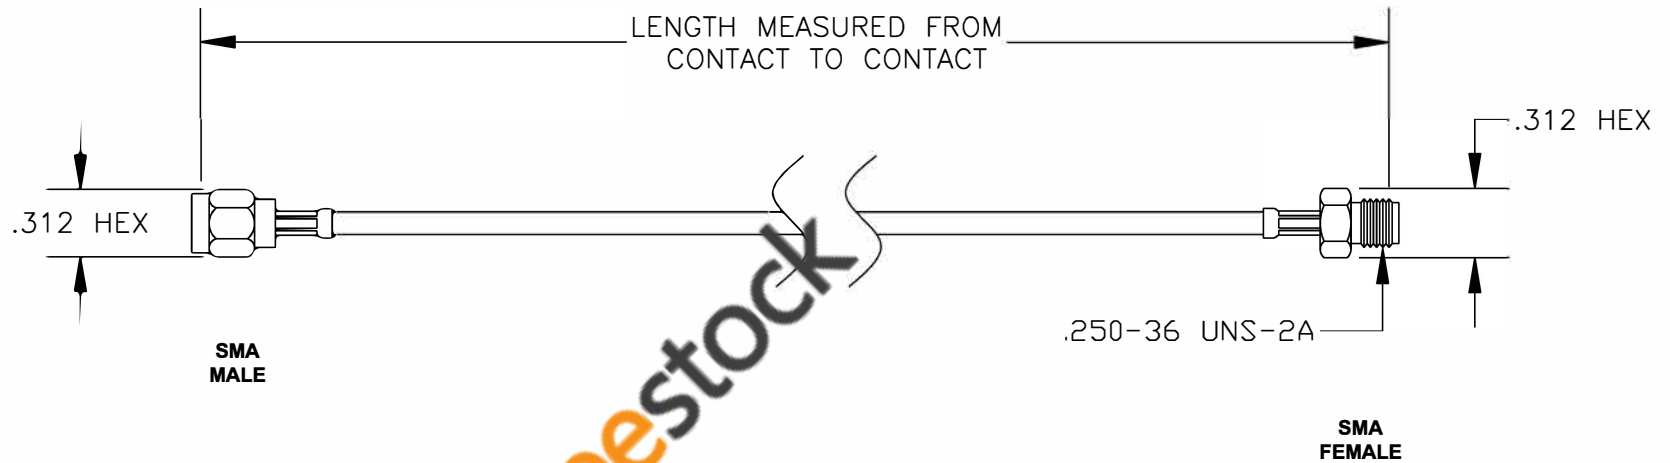

COMPONENTS	IMPEDANCE
SMA MALE	50 OHM
SMA FEMALE	50 OHM

Standard Lengths	
-12	12"
-24	24"
-36	36"
-48	48"
-60	60"
-XXX	Custom Length in inches

ebeestock

RoHS
Compliance
Certified

8TH FLOOR, BUILDING 1, YONGFU SCIENCE AND TECHNOLOGY CENTER INDUSTRIAL PARK, NANZHA DISTRICT 5, HUMEN, 523900, DONGGUAN, GUANGDONG, CHINA
 WEBSITE: www.ebeestock.com
 EMAIL: sales@ebeestock.com

ET36705		DES. CABLE ASSEMBLY, RG316/U, SMA MALE TO SMA FEMALE (LEAD FREE)	
REV. A	FSCM NO. 53919	CAD FILE 120708	SCALE N/A SIZE A 127

- NOTES:**
1. UNLESS OTHERWISE SPECIFIED ALL DIMENSIONS ARE NOMINAL.
 2. ALL SPECIFICATIONS ARE SUBJECT TO CHANGE WITHOUT NOTICE AT ANY TIME.
 3. DIMENSIONS ARE IN INCHES.
 4. LENGTH TOLERANCE IS $\pm 1.5\%$ OR $\pm 3/8"$, WHICHEVER IS GREATER.