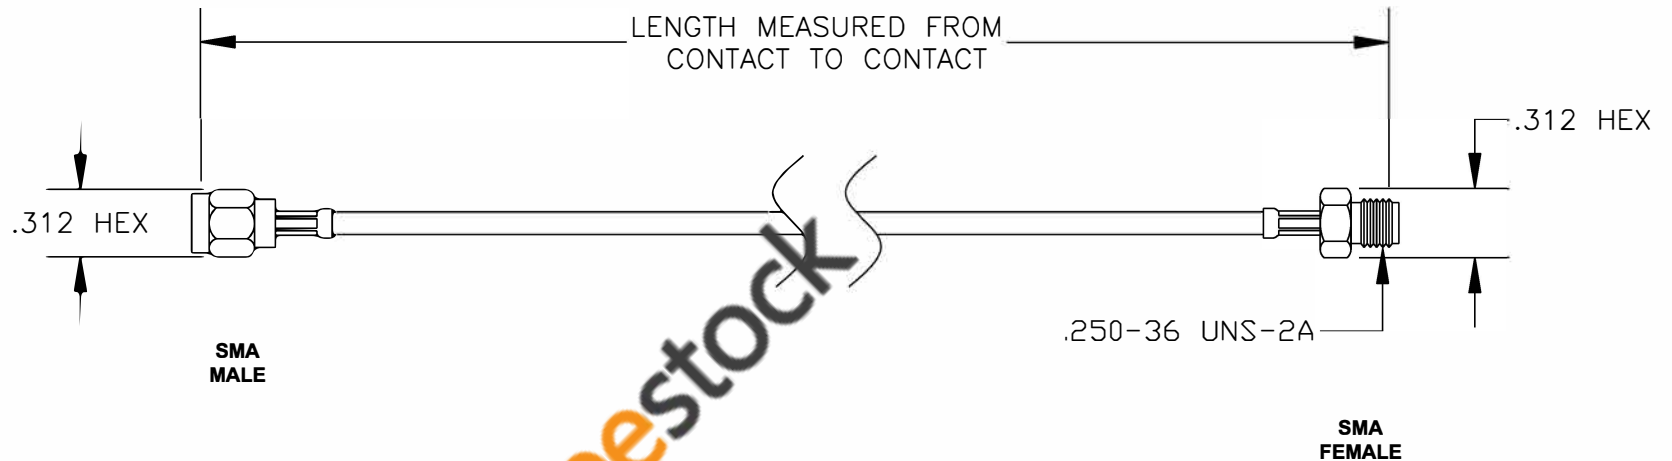

COMPONENTS	IMPEDANCE
SMA MALE	50 OHM
SMA FEMALE	50 OHM

Standard Lengths	
-12	12"
-24	24"
-36	36"
-48	48"
-60	60"
-XXX	Custom Length in inches

ebeestock

RoHS
Compliance
Certified

8TH FLOOR, BUILDING 1, YONGFU SCIENCE AND TECHNOLOGY CENTER INDUSTRIAL PARK, NANZHA DISTRICT 5, HUMEN, 523900, DONGGUAN, GUANGDONG, CHINA
 WEBSITE: www.ebeestock.com
 EMAIL: sales@ebeestock.com

ET36706		DES. CABLE ASSEMBLY, RG316/U, SMA MALE TO SMA FEMALE (LEAD FREE)	
REV. A	FSCM NO. 53919	CAD FILE 120708	SCALE N/A SIZE A 127

- NOTES:**
1. UNLESS OTHERWISE SPECIFIED ALL DIMENSIONS ARE NOMINAL.
 2. ALL SPECIFICATIONS ARE SUBJECT TO CHANGE WITHOUT NOTICE AT ANY TIME.
 3. DIMENSIONS ARE IN INCHES.
 4. LENGTH TOLERANCE IS $\pm 1.5\%$ OR $\pm 3/8"$, WHICHEVER IS GREATER.