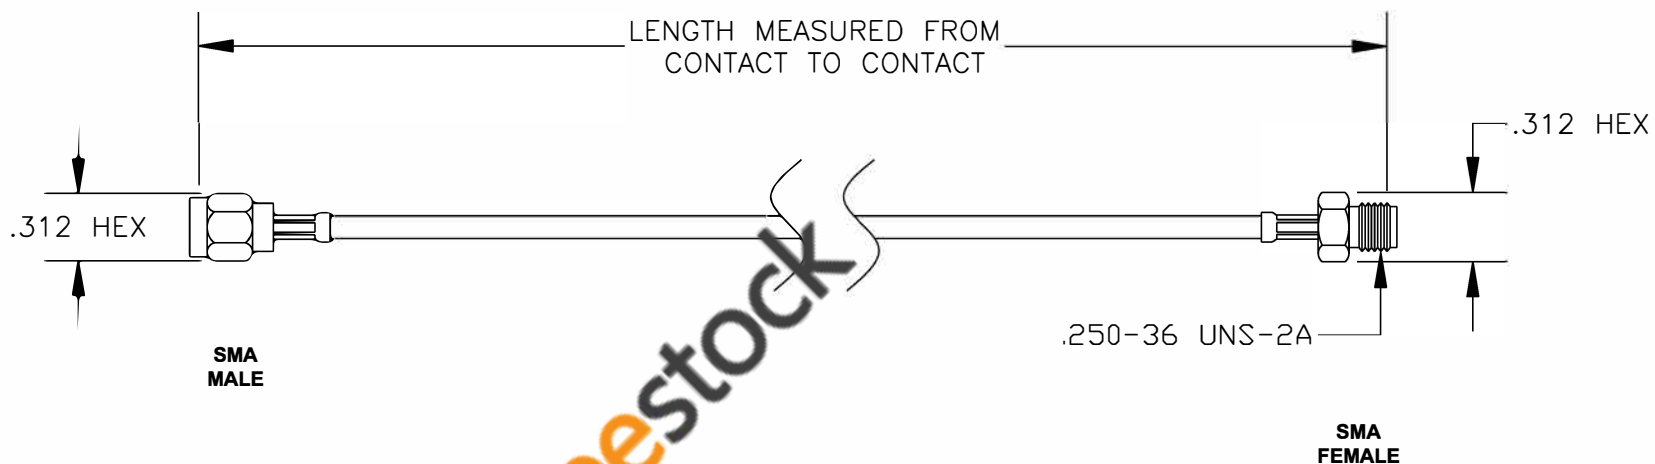

COMPONENTS	IMPEDANCE
SMA MALE	50 OHM
SMA FEMALE	50 OHM

Standard Lengths	
-12	12"
-24	24"
-36	36"
-48	48"
-60	60"
-XXX	Custom Length in inches

ebeeStock

RoHS
Compliance
Certified

8TH FLOOR, BUILDING 1, YONGFU SCIENCE AND TECHNOLOGY CENTER INDUSTRIAL PARK, NANZHA DISTRICT 5, HUMEN, 523900, DONGGUAN, GUANGDONG, CHINA
 WEBSITE: www.ebeestock.com
 EMAIL: sales@ebeestock.com

ET36707		DES. CABLE ASSEMBLY, RG316/U, SMA MALE TO SMA FEMALE (LEAD FREE)	
----------------	--	--	--

REV. A	FSCM NO. 53919	CAD FILE 120708	SCALE N/A	SIZE A 127
--------	----------------	-----------------	-----------	------------

- NOTES:**
1. UNLESS OTHERWISE SPECIFIED ALL DIMENSIONS ARE NOMINAL.
 2. ALL SPECIFICATIONS ARE SUBJECT TO CHANGE WITHOUT NOTICE AT ANY TIME.
 3. DIMENSIONS ARE IN INCHES.
 4. LENGTH TOLERANCE IS $\pm 1.5\%$ OR $\pm 3/8"$, WHICHEVER IS GREATER.