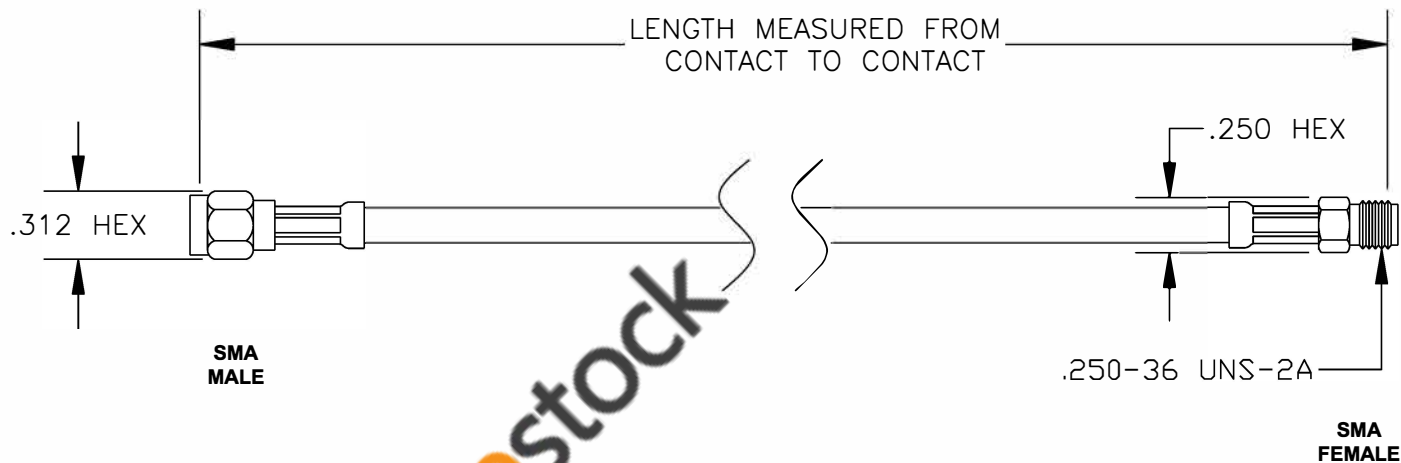

COMPONENTS	IMPEDANCE
SMA MALE	50 OHM
SMA FEMALE	50 OHM

Standard Lengths	
-12	12"
-24	24"
-36	36"
-48	48"
-60	60"
-XXX	Custom Length in inches

RoHS
Compliance
Certified

8TH FLOOR, BUILDING 1, YONGFU SCIENCE AND TECHNOLOGY CENTER INDUSTRIAL PARK, NANZHA DISTRICT 5, HUMEN, 523900, DONGGUAN, GUANGDONG, CHINA
 WEBSITE: www.ebeestock.com
 EMAIL: sales@ebeestock.com

ET36764		DES. CABLE ASSEMBLY, RG400/U, SMA MALE TO SMA FEMALE (LEAD FREE)	
----------------	--	--	--

REV. A	FSCM NO. 53919	CAD FILE 120708	SCALE N/A	SIZE A 127
--------	----------------	-----------------	-----------	------------

- NOTES:
1. UNLESS OTHERWISE SPECIFIED ALL DIMENSIONS ARE NOMINAL.
 2. ALL SPECIFICATIONS ARE SUBJECT TO CHANGE WITHOUT NOTICE AT ANY TIME.
 3. DIMENSIONS ARE IN INCHES.
 4. LENGTH TOLERANCE IS $\pm 1.5\%$ OR $\pm 3/8"$, WHICHEVER IS GREATER.