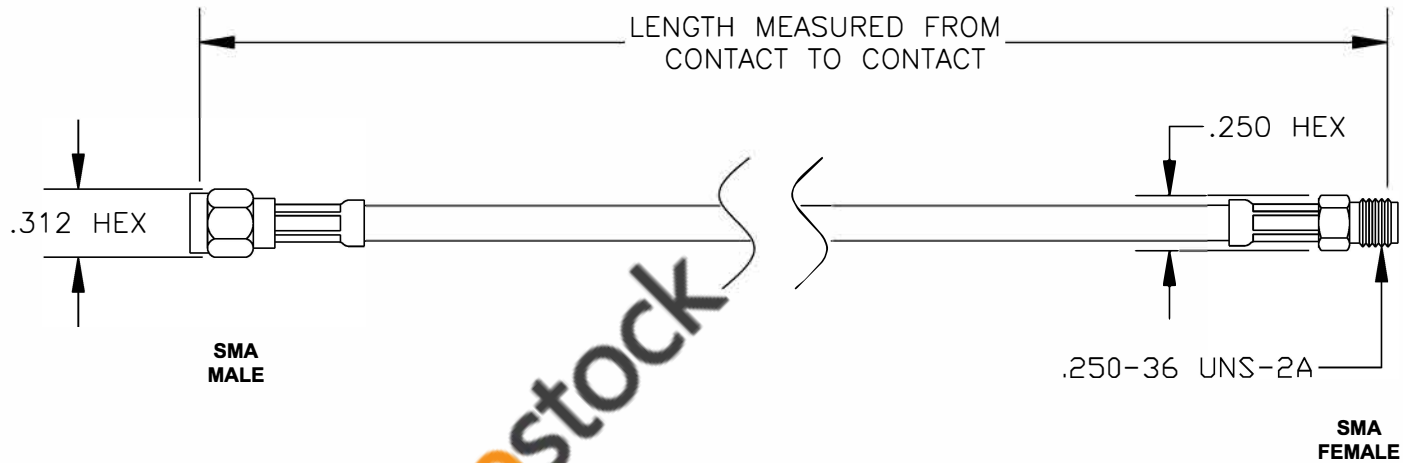

COMPONENTS	IMPEDANCE
SMA MALE	50 OHM
SMA FEMALE	50 OHM

Standard Lengths	
-12	12"
-24	24"
-36	36"
-48	48"
-60	60"
-XXX	Custom Length in inches

RoHS
Compliance
Certified

8TH FLOOR, BUILDING 1, YONGFU SCIENCE AND TECHNOLOGY CENTER INDUSTRIAL PARK, NANZHA DISTRICT 5, HUMEN, 523900, DONGGUAN, GUANGDONG, CHINA
 WEBSITE: www.ebeestock.com
 EMAIL: sales@ebeestock.com

ET36768		DES. CABLE ASSEMBLY, RG400/U, SMA MALE TO SMA FEMALE (LEAD FREE)
----------------	--	--

REV. A	FSCM NO. 53919	CAD FILE 120708	SCALE N/A	SIZE A 127
--------	----------------	-----------------	-----------	------------

- NOTES:**
1. UNLESS OTHERWISE SPECIFIED ALL DIMENSIONS ARE NOMINAL.
 2. ALL SPECIFICATIONS ARE SUBJECT TO CHANGE WITHOUT NOTICE AT ANY TIME.
 3. DIMENSIONS ARE IN INCHES.
 4. LENGTH TOLERANCE IS $\pm 1.5\%$ OR $\pm 3/8"$, WHICHEVER IS GREATER.