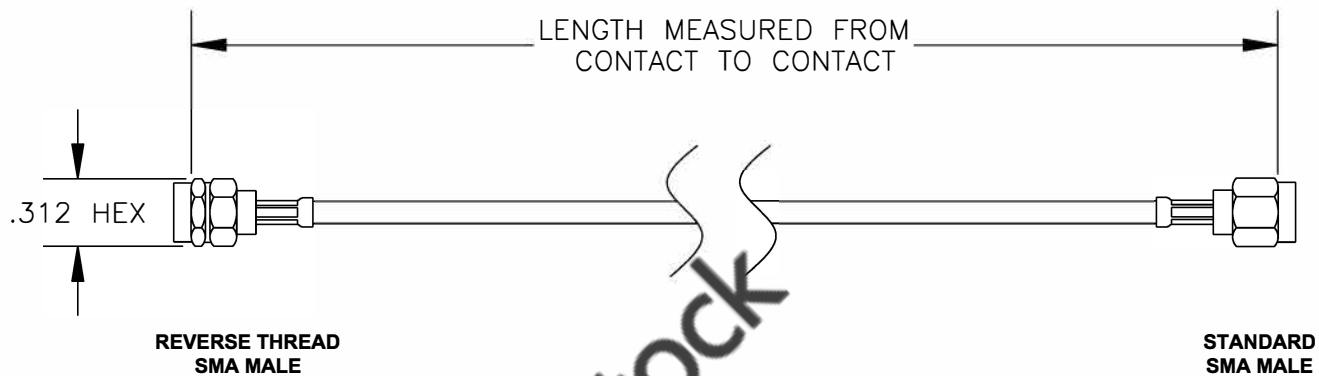

COMPONENTS	IMPEDANCE
REVERSE THREAD SMA MALE	50 OHM
STANDARD SMA MALE	50 OHM

Standard Lengths	
-12	12"
-24	24"
-36	36"
-48	48"
-60	60"
-XXX	Custom Length in inches

8TH FLOOR, BUILDING 1, YONGFU SCIENCE AND TECHNOLOGY CENTER INDUSTRIAL PARK, NANZHA DISTRICT 5, HUMEN, 523900, DONGGUAN, GUANGDONG, CHINA
 WEBSITE: www.ebeestock.com
 EMAIL: sales@ebeestock.com

ET36782		DES. CABLE ASSEMBLY, RG174/U, REVERSE THREAD SMA MALE TO STANDARD SMA MALE		
REV. A	FSCM NO. 53919	CAD FILE 020608	SCALE N/A	SIZE A 147

- NOTES:**
- UNLESS OTHERWISE SPECIFIED ALL DIMENSIONS ARE NOMINAL.
 - ALL SPECIFICATIONS ARE SUBJECT TO CHANGE WITHOUT NOTICE AT ANY TIME.
 - DIMENSIONS ARE IN INCHES.
 - LENGTH TOLERANCE IS $\pm 1.5\%$ OR $\pm 3/8"$, WHICHEVER IS GREATER.