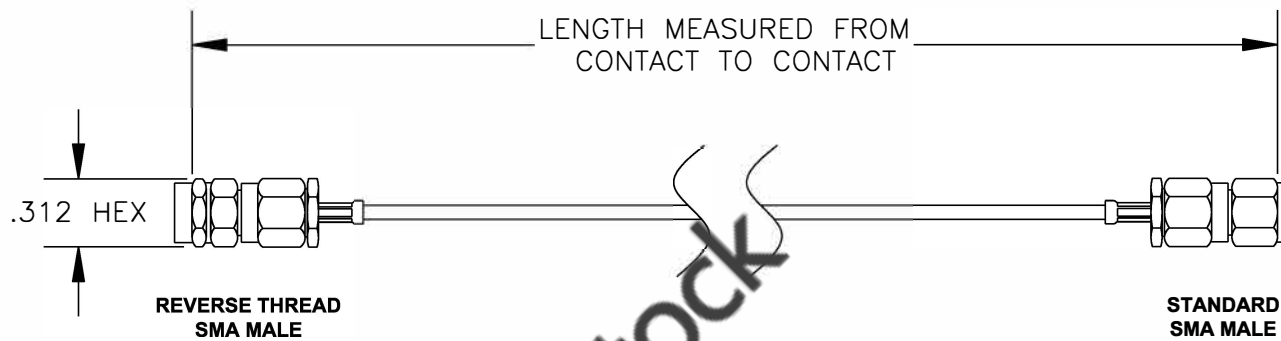

COMPONENTS	IMPEDANCE
REVERSE THREAD SMA MALE	50 OHM
STANDARD SMA MALE	50 OHM

Standard Lengths	
-12	12"
-24	24"
-36	36"
-48	48"
-60	60"
-XXX	Custom Length in inches

8TH FLOOR, BUILDING 1, YONGFU SCIENCE AND TECHNOLOGY CENTER INDUSTRIAL PARK, NANZHA DISTRICT 5, HUMEN, 523900, DONGGUAN, GUANGDONG, CHINA
 WEBSITE: www.ebeestock.com
 EMAIL: sales@ebeestock.com

ET36792		DES. CABLE ASSEMBLY, RG178B/U, REVERSE THREAD SMA MALE TO STANDARD SMA MALE	
----------------	--	---	--

REV. A	FSCM NO. 53919	CAD FILE 020608	SCALE N/A	SIZE A	147
--------	-----------------------	-----------------	-----------	--------	-----

- NOTES:**
- UNLESS OTHERWISE SPECIFIED ALL DIMENSIONS ARE NOMINAL.
 - ALL SPECIFICATIONS ARE SUBJECT TO CHANGE WITHOUT NOTICE AT ANY TIME.
 - DIMENSIONS ARE IN INCHES.
 - LENGTH TOLERANCE IS $\pm 1.5\%$ OR $\pm 3/8"$, WHICHEVER IS GREATER.