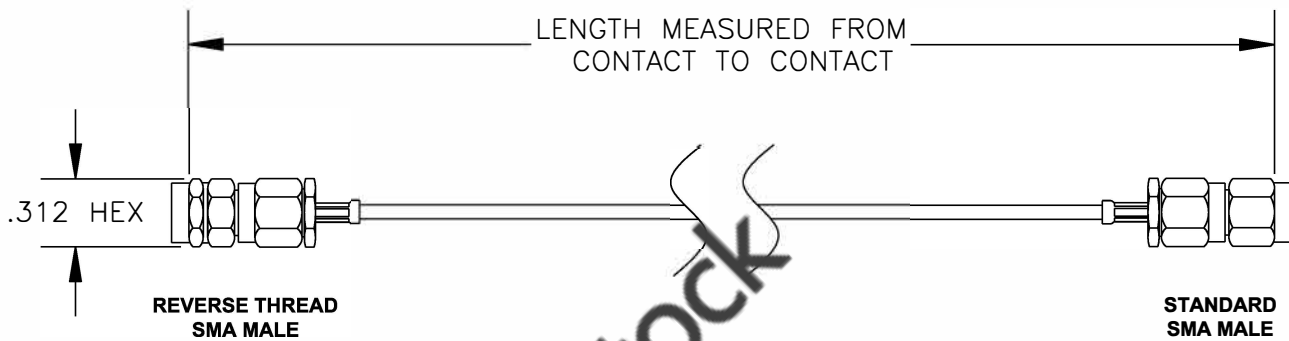

COMPONENTS	IMPEDANCE
REVERSE THREAD SMA MALE	50 OHM
STANDARD SMA MALE	50 OHM

Standard Lengths	
-12	12"
-24	24"
-36	36"
-48	48"
-60	60"
-XXX	Custom Length in inches

8TH FLOOR, BUILDING 1, YONGFU SCIENCE AND TECHNOLOGY CENTER INDUSTRIAL PARK, NANZHA DISTRICT 5, HUMEN, 523900, DONGGUAN, GUANGDONG, CHINA
 WEBSITE: www.ebeestock.com
 EMAIL: sales@ebeestock.com

ET36793		DES. CABLE ASSEMBLY, RG178B/U, REVERSE THREAD SMA MALE TO STANDARD SMA MALE		
REV. A	FSCM NO. 53919	CAD FILE 020608	SCALE N/A	SIZE A 147

- NOTES:**
- UNLESS OTHERWISE SPECIFIED ALL DIMENSIONS ARE NOMINAL.
 - ALL SPECIFICATIONS ARE SUBJECT TO CHANGE WITHOUT NOTICE AT ANY TIME.
 - DIMENSIONS ARE IN INCHES.
 - LENGTH TOLERANCE IS $\pm 1.5\%$ OR $\pm 3/8"$, WHICHEVER IS GREATER.