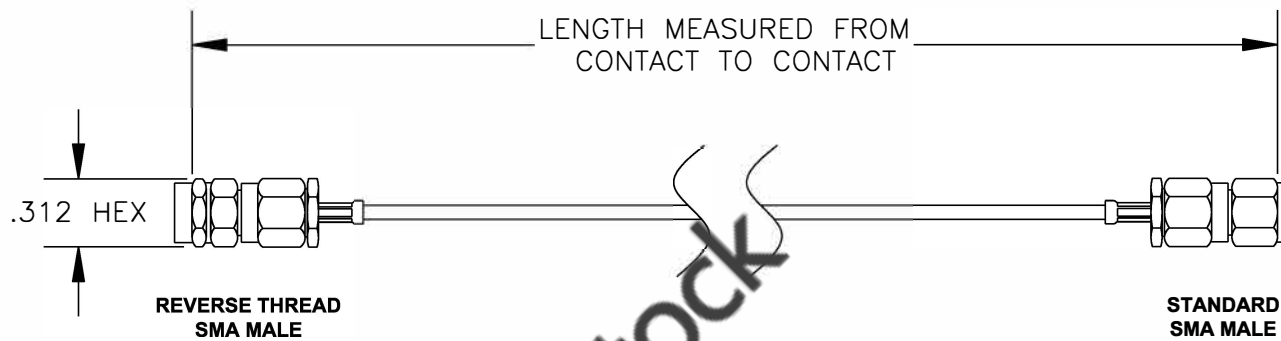

COMPONENTS	IMPEDANCE
REVERSE THREAD SMA MALE	50 OHM
STANDARD SMA MALE	50 OHM

Standard Lengths	
-12	12"
-24	24"
-36	36"
-48	48"
-60	60"
-XXX	Custom Length in inches

**8TH FLOOR, BUILDING 1, YONGFU SCIENCE AND TECHNOLOGY CENTER INDUSTRIAL PARK, NANZHA DISTRICT 5, HUMEN, 523900, DONGGUAN, GUANGDONG, CHINA**  
 WEBSITE: [www.ebeestock.com](http://www.ebeestock.com)  
 EMAIL: [sales@ebeestock.com](mailto:sales@ebeestock.com)

<b>ET36794</b>		DES. CABLE ASSEMBLY, RG178B/U, REVERSE THREAD SMA MALE TO STANDARD SMA MALE	
----------------	--	---	--

REV. A	<b>FSCM NO. 53919</b>	CAD FILE 020608	SCALE N/A	SIZE A	147
--------	-----------------------	-----------------	-----------	--------	-----

- NOTES:**
1. UNLESS OTHERWISE SPECIFIED ALL DIMENSIONS ARE NOMINAL.
  2. ALL SPECIFICATIONS ARE SUBJECT TO CHANGE WITHOUT NOTICE AT ANY TIME.
  3. DIMENSIONS ARE IN INCHES.
  4. LENGTH TOLERANCE IS  $\pm 1.5\%$  OR  $\pm 3/8"$ , WHICHEVER IS GREATER.