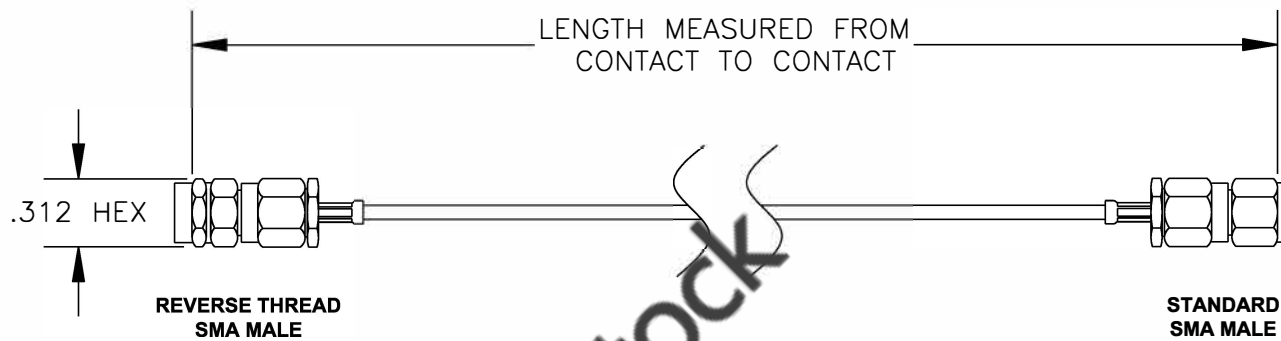

COMPONENTS	IMPEDANCE
REVERSE THREAD SMA MALE	50 OHM
STANDARD SMA MALE	50 OHM

Standard Lengths	
-12	12"
-24	24"
-36	36"
-48	48"
-60	60"
-XXX	Custom Length in inches

ebeestock

		8TH FLOOR, BUILDING 1, YONGFU SCIENCE AND TECHNOLOGY CENTER INDUSTRIAL PARK, NANZHA DISTRICT 5, HUMEN, 523900, DONGGUAN, GUANGDONG, CHINA	
WEBSITE: www.ebeestock.com EMAIL: sales@ebeestock.com		ET36795	
REV. A	FSCM NO. 53919	CAD FILE 020608	SCALE N/A SIZE A 147

DES. CABLE ASSEMBLY, RG178B/U, REVERSE THREAD SMA MALE TO STANDARD SMA MALE

NOTES:

1. UNLESS OTHERWISE SPECIFIED ALL DIMENSIONS ARE NOMINAL.
2. ALL SPECIFICATIONS ARE SUBJECT TO CHANGE WITHOUT NOTICE AT ANY TIME.
3. DIMENSIONS ARE IN INCHES.
4. LENGTH TOLERANCE IS $\pm 1.5\%$ OR $\pm 3/8"$, WHICHEVER IS GREATER.