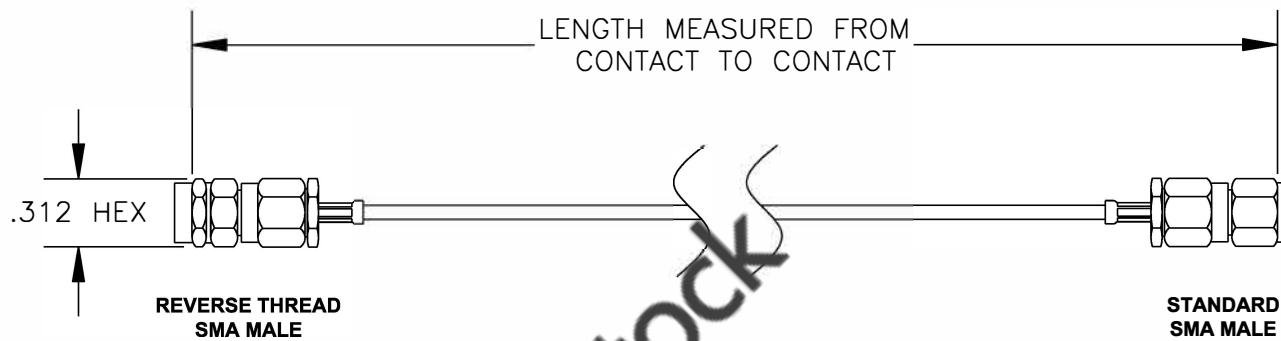

COMPONENTS	IMPEDANCE
REVERSE THREAD SMA MALE	50 OHM
STANDARD SMA MALE	50 OHM

Standard Lengths	
-12	12"
-24	24"
-36	36"
-48	48"
-60	60"
-XXX	Custom Length in inches

RoHS  
Compliance  
Certified

**8TH FLOOR, BUILDING 1, YONGFU SCIENCE AND TECHNOLOGY CENTER INDUSTRIAL PARK, NANZHA DISTRICT 5, HUMEN, 523900, DONGGUAN, GUANGDONG, CHINA**  
 WEBSITE: [www.ebeestock.com](http://www.ebeestock.com)  
 EMAIL: [sales@ebeestock.com](mailto:sales@ebeestock.com)

<b>ET36797</b>		DES. CABLE ASSEMBLY, RG178B/U, REVERSE THREAD SMA MALE TO STANDARD SMA MALE (LEAD FREE)		
REV. A	<b>FSCM NO. 53919</b>	CAD FILE 020608	SCALE N/A	SIZE A 147

- NOTES:**
- UNLESS OTHERWISE SPECIFIED ALL DIMENSIONS ARE NOMINAL.
  - ALL SPECIFICATIONS ARE SUBJECT TO CHANGE WITHOUT NOTICE AT ANY TIME.
  - DIMENSIONS ARE IN INCHES.
  - LENGTH TOLERANCE IS  $\pm 1.5\%$  OR  $\pm 3/8"$ , WHICHEVER IS GREATER.