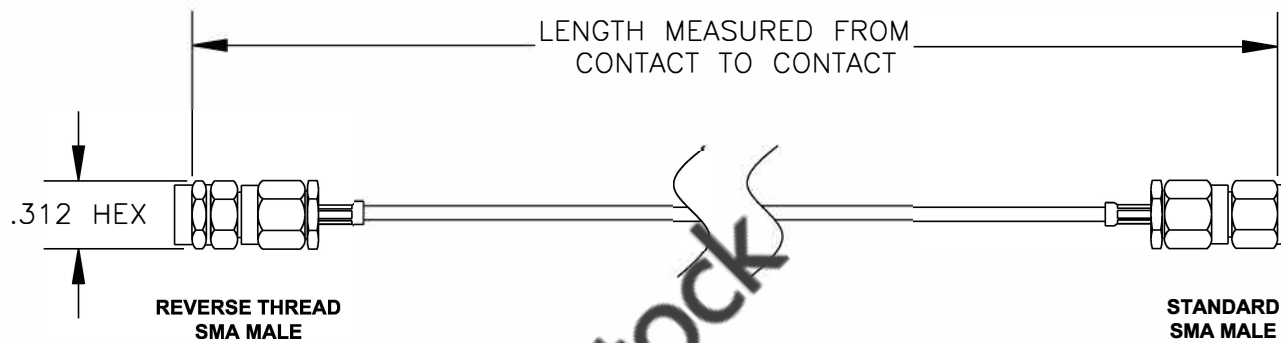

COMPONENTS	IMPEDANCE
REVERSE THREAD SMA MALE	50 OHM
STANDARD SMA MALE	50 OHM

Standard Lengths	
-12	12"
-24	24"
-36	36"
-48	48"
-60	60"
-XXX	Custom Length in inches

RoHS
Compliance
Certified

8TH FLOOR, BUILDING 1, YONGFU SCIENCE AND TECHNOLOGY CENTER INDUSTRIAL PARK, NANZHA DISTRICT 5, HUMEN, 523900, DONGGUAN, GUANGDONG, CHINA
 WEBSITE: www.ebeestock.com
 EMAIL: sales@ebeestock.com

ET36798		DES. CABLE ASSEMBLY, RG178B/U, REVERSE THREAD SMA MALE TO STANDARD SMA MALE (LEAD FREE)		
REV. A	FSCM NO. 53919	CAD FILE 020608	SCALE N/A	SIZE A 147

- NOTES:**
- UNLESS OTHERWISE SPECIFIED ALL DIMENSIONS ARE NOMINAL.
 - ALL SPECIFICATIONS ARE SUBJECT TO CHANGE WITHOUT NOTICE AT ANY TIME.
 - DIMENSIONS ARE IN INCHES.
 - LENGTH TOLERANCE IS $\pm 1.5\%$ OR $\pm 3/8"$, WHICHEVER IS GREATER.