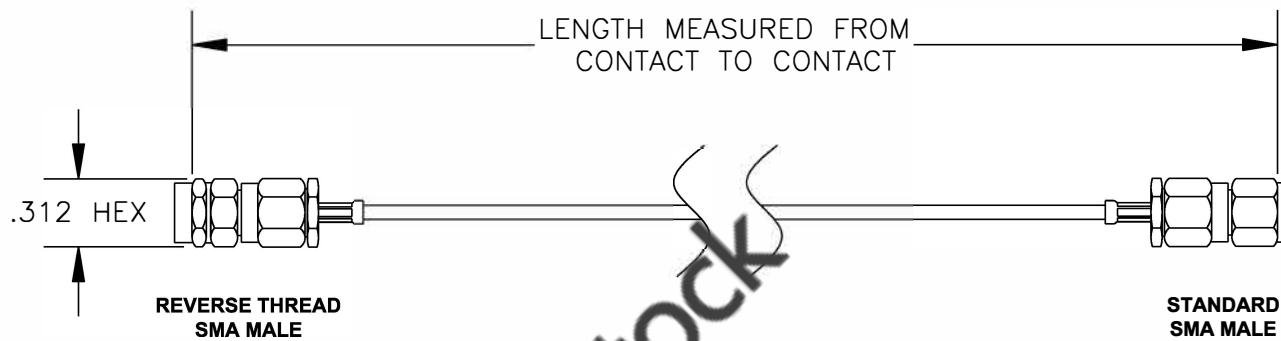

COMPONENTS	IMPEDANCE
REVERSE THREAD SMA MALE	50 OHM
STANDARD SMA MALE	50 OHM

Standard Lengths	
-12	12"
-24	24"
-36	36"
-48	48"
-60	60"
-XXX	Custom Length in inches

RoHS  
Compliance  
Certified

**8TH FLOOR, BUILDING 1, YONGFU SCIENCE AND TECHNOLOGY CENTER INDUSTRIAL PARK, NANZHA DISTRICT 5, HUMEN, 523900, DONGGUAN, GUANGDONG, CHINA**  
 WEBSITE: [www.ebeestock.com](http://www.ebeestock.com)  
 EMAIL: [sales@ebeestock.com](mailto:sales@ebeestock.com)

<b>ET36799</b>		DES. CABLE ASSEMBLY, RG178B/U, REVERSE THREAD SMA MALE TO STANDARD SMA MALE (LEAD FREE)		
REV. A	<b>FSCM NO. 53919</b>	CAD FILE 020608	SCALE N/A	SIZE A 147

- NOTES:**
1. UNLESS OTHERWISE SPECIFIED ALL DIMENSIONS ARE NOMINAL.
  2. ALL SPECIFICATIONS ARE SUBJECT TO CHANGE WITHOUT NOTICE AT ANY TIME.
  3. DIMENSIONS ARE IN INCHES.
  4. LENGTH TOLERANCE IS  $\pm 1.5\%$  OR  $\pm 3/8"$ , WHICHEVER IS GREATER.