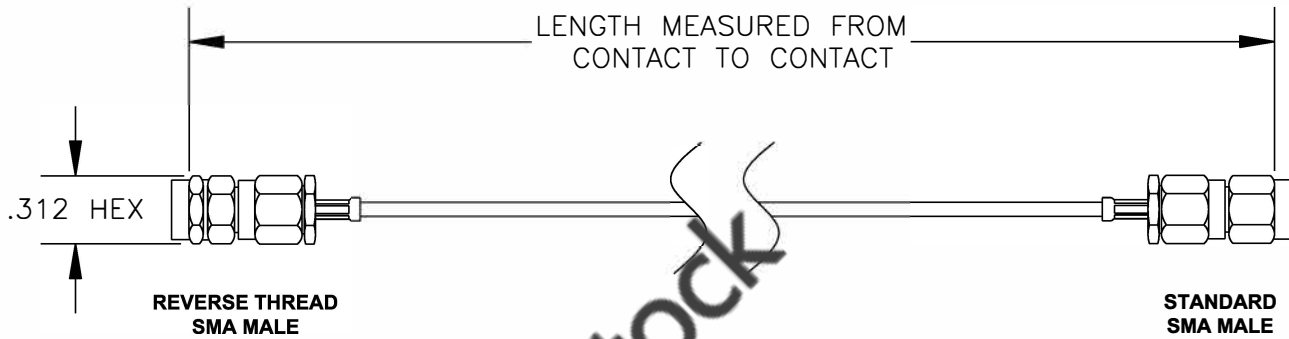

COMPONENTS	IMPEDANCE
REVERSE THREAD SMA MALE	50 OHM
STANDARD SMA MALE	50 OHM

Standard Lengths	
-12	12"
-24	24"
-36	36"
-48	48"
-60	60"
-XXX	Custom Length in inches

RoHS  
Compliance  
Certified

**8TH FLOOR, BUILDING 1, YONGFU SCIENCE AND TECHNOLOGY CENTER INDUSTRIAL PARK, NANZHA DISTRICT 5, HUMEN, 523900, DONGGUAN, GUANGDONG, CHINA**  
 WEBSITE: [www.ebeestock.com](http://www.ebeestock.com)  
 EMAIL: [sales@ebeestock.com](mailto:sales@ebeestock.com)

<b>ET36800</b>		DES. CABLE ASSEMBLY, RG178B/U, REVERSE THREAD SMA MALE TO STANDARD SMA MALE (LEAD FREE)		
REV. A	<b>FSCM NO. 53919</b>	CAD FILE 020608	SCALE N/A	SIZE A 147

- NOTES:**
1. UNLESS OTHERWISE SPECIFIED ALL DIMENSIONS ARE NOMINAL.
  2. ALL SPECIFICATIONS ARE SUBJECT TO CHANGE WITHOUT NOTICE AT ANY TIME.
  3. DIMENSIONS ARE IN INCHES.
  4. LENGTH TOLERANCE IS  $\pm 1.5\%$  OR  $\pm 3/8"$ , WHICHEVER IS GREATER.