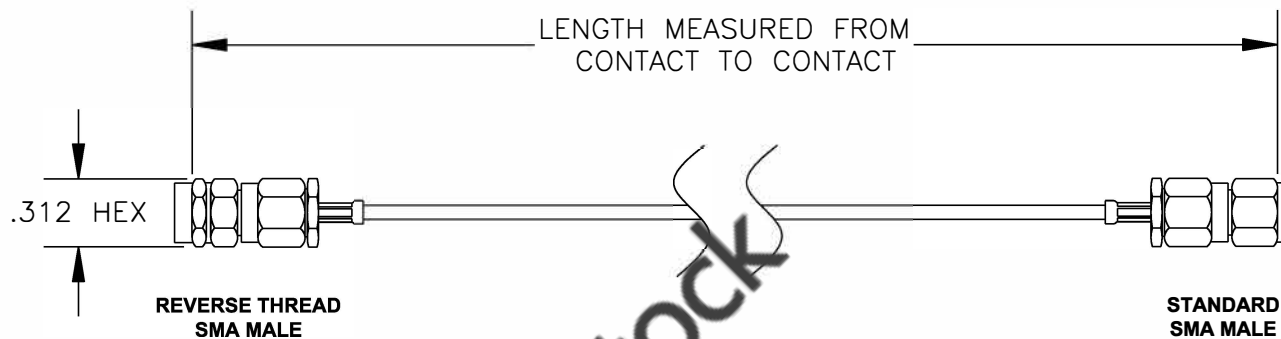

COMPONENTS	IMPEDANCE
REVERSE THREAD SMA MALE	50 OHM
STANDARD SMA MALE	50 OHM

Standard Lengths	
-12	12"
-24	24"
-36	36"
-48	48"
-60	60"
-XXX	Custom Length in inches

RoHS
Compliance
Certified

8TH FLOOR, BUILDING 1, YONGFU SCIENCE AND TECHNOLOGY CENTER INDUSTRIAL PARK, NANZHA DISTRICT 5, HUMEN, 523900, DONGGUAN, GUANGDONG, CHINA
 WEBSITE: www.ebeestock.com
 EMAIL: sales@ebeestock.com

ET36801		DES. CABLE ASSEMBLY, RG178B/U, REVERSE THREAD SMA MALE TO STANDARD SMA MALE (LEAD FREE)		
REV. A	FSCM NO. 53919	CAD FILE 020608	SCALE N/A	SIZE A 147

- NOTES:**
1. UNLESS OTHERWISE SPECIFIED ALL DIMENSIONS ARE NOMINAL.
 2. ALL SPECIFICATIONS ARE SUBJECT TO CHANGE WITHOUT NOTICE AT ANY TIME.
 3. DIMENSIONS ARE IN INCHES.
 4. LENGTH TOLERANCE IS $\pm 1.5\%$ OR $\pm 3/8"$, WHICHEVER IS GREATER.