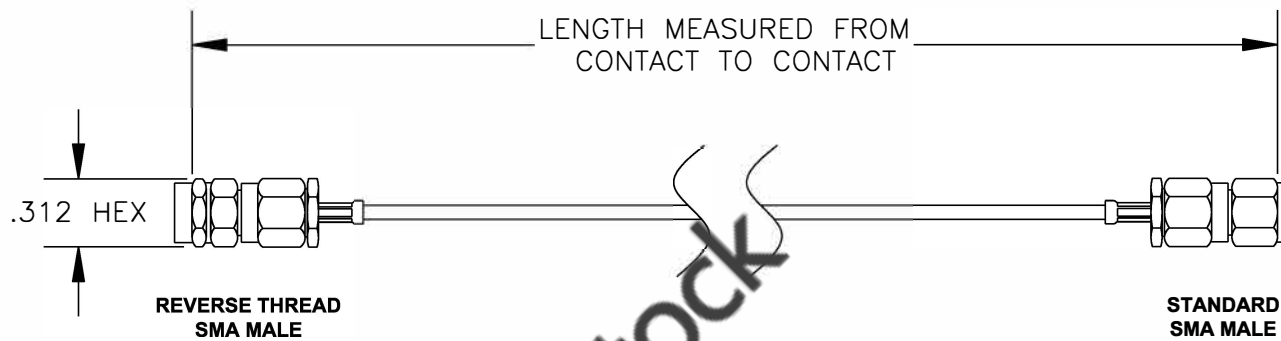

COMPONENTS	IMPEDANCE
REVERSE THREAD SMA MALE	50 OHM
STANDARD SMA MALE	50 OHM

Standard Lengths	
-12	12"
-24	24"
-36	36"
-48	48"
-60	60"
-XXX	Custom Length in inches

RoHS  
Compliance  
Certified

**8TH FLOOR, BUILDING 1, YONGFU SCIENCE AND TECHNOLOGY CENTER INDUSTRIAL PARK, NANZHA DISTRICT 5, HUMEN, 523900, DONGGUAN, GUANGDONG, CHINA**  
 WEBSITE: [www.ebeestock.com](http://www.ebeestock.com)  
 EMAIL: [sales@ebeestock.com](mailto:sales@ebeestock.com)

<b>ET36802</b>		DES. CABLE ASSEMBLY, RG178B/U, REVERSE THREAD SMA MALE TO STANDARD SMA MALE (LEAD FREE)		
REV. A	<b>FSCM NO. 53919</b>	CAD FILE 020608	SCALE N/A	SIZE A 147

- NOTES:**
1. UNLESS OTHERWISE SPECIFIED ALL DIMENSIONS ARE NOMINAL.
  2. ALL SPECIFICATIONS ARE SUBJECT TO CHANGE WITHOUT NOTICE AT ANY TIME.
  3. DIMENSIONS ARE IN INCHES.
  4. LENGTH TOLERANCE IS  $\pm 1.5\%$  OR  $\pm 3/8"$ , WHICHEVER IS GREATER.