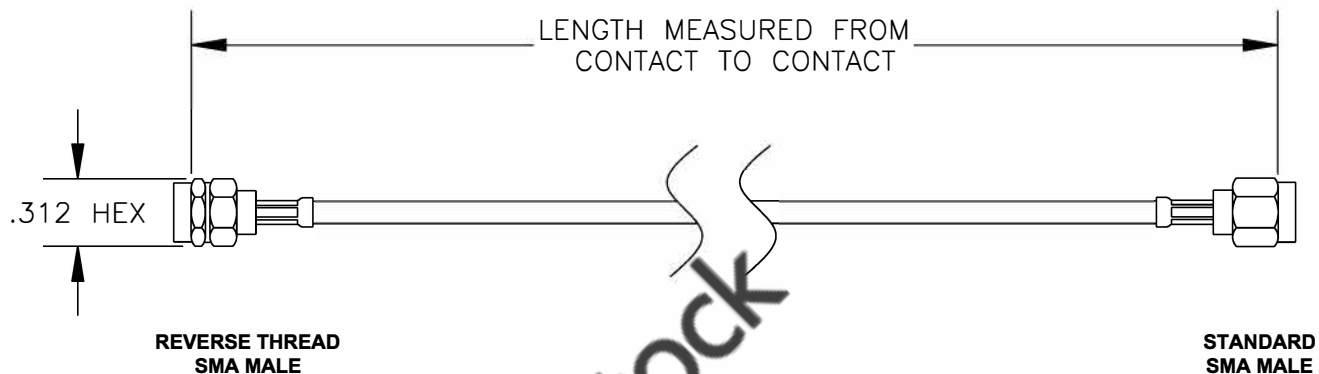

COMPONENTS	IMPEDANCE
REVERSE THREAD SMA MALE	50 OHM
STANDARD SMA MALE	50 OHM

Standard Lengths	
-12	12"
-24	24"
-36	36"
-48	48"
-60	60"
-XXX	Custom Length in inches

8TH FLOOR, BUILDING 1, YONGFU SCIENCE AND TECHNOLOGY CENTER INDUSTRIAL PARK, NANZHA DISTRICT 5, HUMEN, 523900, DONGGUAN, GUANGDONG, CHINA
 WEBSITE: www.ebeestock.com
 EMAIL: sales@ebeestock.com

ET36804		DES. CABLE ASSEMBLY, RG188A/U, REVERSE THREAD SMA MALE TO STANDARD SMA MALE	
----------------	--	---	--

REV. A	FSCM NO. 53919	CAD FILE 020608	SCALE N/A	SIZE A	147
--------	-----------------------	-----------------	-----------	--------	-----

- NOTES:**
1. UNLESS OTHERWISE SPECIFIED ALL DIMENSIONS ARE NOMINAL.
 2. ALL SPECIFICATIONS ARE SUBJECT TO CHANGE WITHOUT NOTICE AT ANY TIME.
 3. DIMENSIONS ARE IN INCHES.
 4. LENGTH TOLERANCE IS $\pm 1.5\%$ OR $\pm 3/8"$, WHICHEVER IS GREATER.