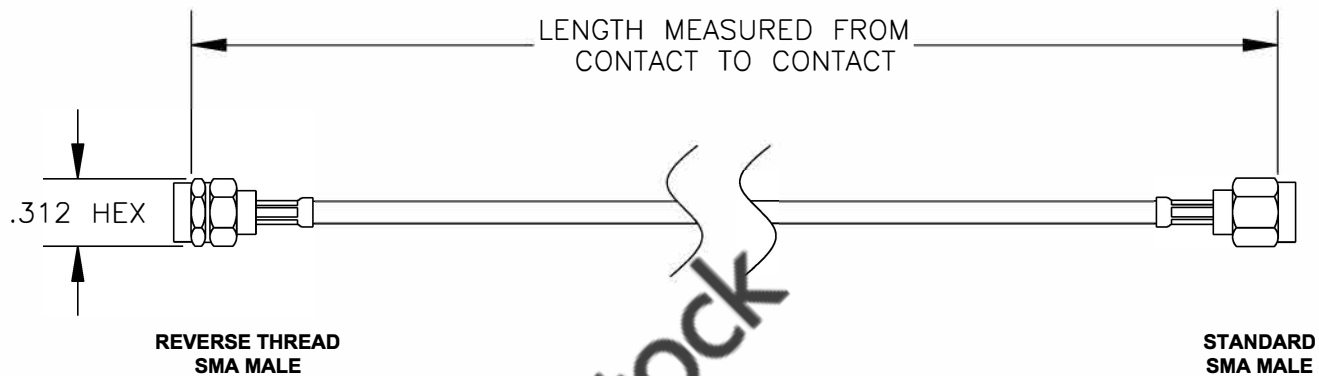

COMPONENTS	IMPEDANCE
REVERSE THREAD SMA MALE	50 OHM
STANDARD SMA MALE	50 OHM

Standard Lengths	
-12	12"
-24	24"
-36	36"
-48	48"
-60	60"
-XXX	Custom Length in inches

8TH FLOOR, BUILDING 1, YONGFU SCIENCE AND TECHNOLOGY CENTER INDUSTRIAL PARK, NANZHA DISTRICT 5, HUMEN, 523900, DONGGUAN, GUANGDONG, CHINA
 WEBSITE: www.ebeestock.com
 EMAIL: sales@ebeestock.com

ET36805		DES. CABLE ASSEMBLY, RG188A/U, REVERSE THREAD SMA MALE TO STANDARD SMA MALE		
REV. A	FSCM NO. 53919	CAD FILE 020608	SCALE N/A	SIZE A 147

- NOTES:**
- UNLESS OTHERWISE SPECIFIED ALL DIMENSIONS ARE NOMINAL.
 - ALL SPECIFICATIONS ARE SUBJECT TO CHANGE WITHOUT NOTICE AT ANY TIME.
 - DIMENSIONS ARE IN INCHES.
 - LENGTH TOLERANCE IS $\pm 1.5\%$ OR $\pm 3/8"$, WHICHEVER IS GREATER.