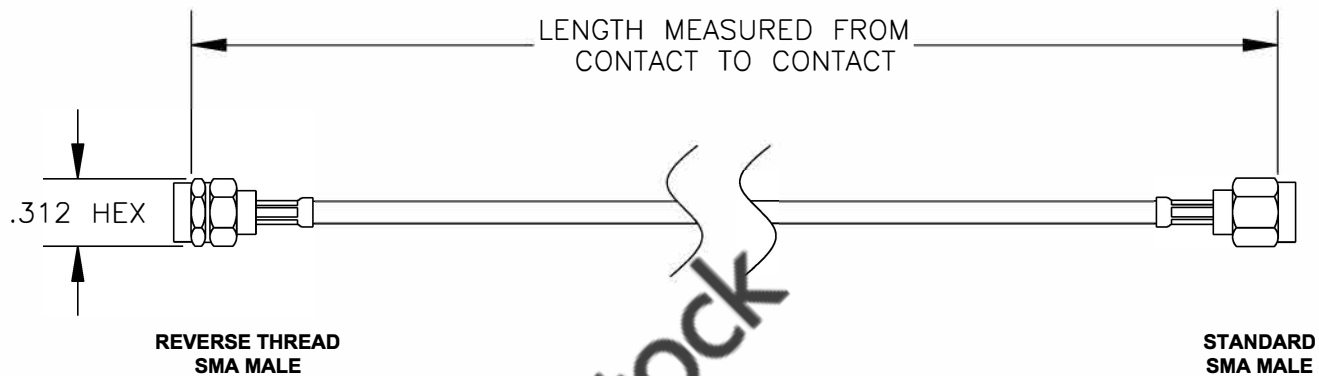

COMPONENTS	IMPEDANCE
REVERSE THREAD SMA MALE	50 OHM
STANDARD SMA MALE	50 OHM

Standard Lengths	
-12	12"
-24	24"
-36	36"
-48	48"
-60	60"
-XXX	Custom Length in inches

8TH FLOOR, BUILDING 1, YONGFU SCIENCE AND TECHNOLOGY CENTER INDUSTRIAL PARK, NANZHA DISTRICT 5, HUMEN, 523900, DONGGUAN, GUANGDONG, CHINA
 WEBSITE: www.ebeestock.com
 EMAIL: sales@ebeestock.com

ET36806		DES. CABLE ASSEMBLY, RG188A/U, REVERSE THREAD SMA MALE TO STANDARD SMA MALE		
REV. A	FSCM NO. 53919	CAD FILE 020608	SCALE N/A	SIZE A 147

- NOTES:**
- UNLESS OTHERWISE SPECIFIED ALL DIMENSIONS ARE NOMINAL.
 - ALL SPECIFICATIONS ARE SUBJECT TO CHANGE WITHOUT NOTICE AT ANY TIME.
 - DIMENSIONS ARE IN INCHES.
 - LENGTH TOLERANCE IS $\pm 1.5\%$ OR $\pm 3/8"$, WHICHEVER IS GREATER.