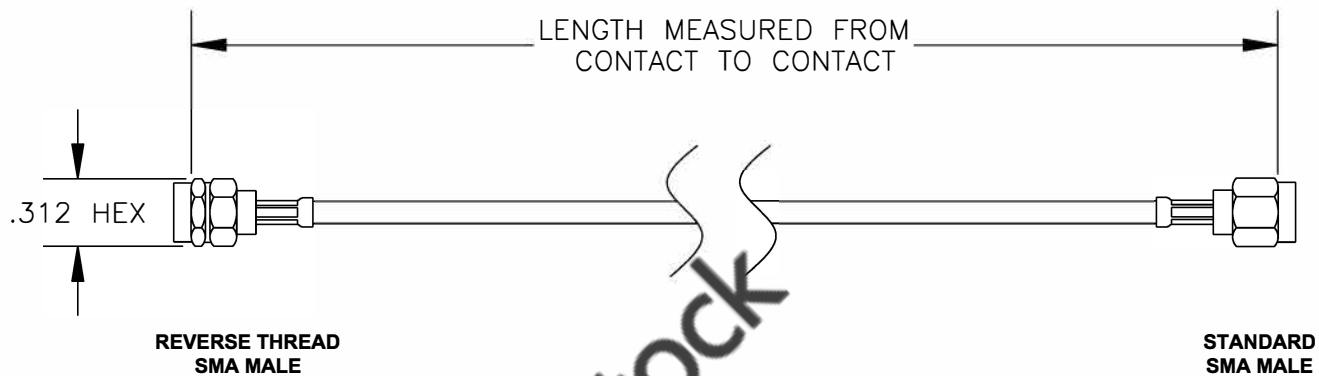

COMPONENTS	IMPEDANCE
REVERSE THREAD SMA MALE	50 OHM
STANDARD SMA MALE	50 OHM

Standard Lengths	
-12	12"
-24	24"
-36	36"
-48	48"
-60	60"
-XXX	Custom Length in inches

8TH FLOOR, BUILDING 1, YONGFU SCIENCE AND TECHNOLOGY CENTER INDUSTRIAL PARK, NANZHA DISTRICT 5, HUMEN, 523900, DONGGUAN, GUANGDONG, CHINA
 WEBSITE: www.ebeestock.com
 EMAIL: sales@ebeestock.com

ET36807		DES. CABLE ASSEMBLY, RG188A/U, REVERSE THREAD SMA MALE TO STANDARD SMA MALE		
REV. A	FSCM NO. 53919	CAD FILE 020608	SCALE N/A	SIZE A 147

- NOTES:**
- UNLESS OTHERWISE SPECIFIED ALL DIMENSIONS ARE NOMINAL.
 - ALL SPECIFICATIONS ARE SUBJECT TO CHANGE WITHOUT NOTICE AT ANY TIME.
 - DIMENSIONS ARE IN INCHES.
 - LENGTH TOLERANCE IS $\pm 1.5\%$ OR $\pm 3/8"$, WHICHEVER IS GREATER.