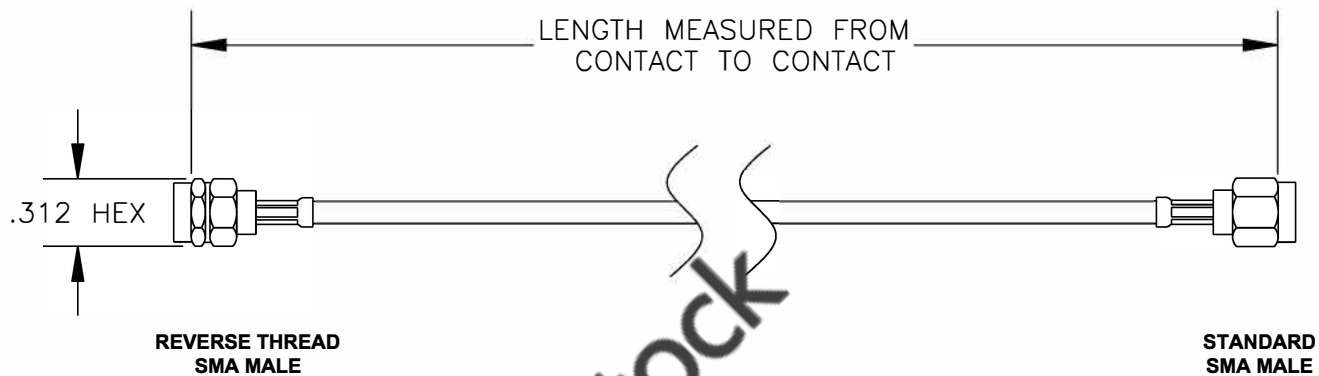

COMPONENTS	IMPEDANCE
REVERSE THREAD SMA MALE	50 OHM
STANDARD SMA MALE	50 OHM

Standard Lengths	
-12	12"
-24	24"
-36	36"
-48	48"
-60	60"
-XXX	Custom Length in inches

**8TH FLOOR, BUILDING 1, YONGFU SCIENCE AND TECHNOLOGY CENTER INDUSTRIAL PARK, NANZHA DISTRICT 5, HUMEN, 523900, DONGGUAN, GUANGDONG, CHINA**  
 WEBSITE: [www.ebeestock.com](http://www.ebeestock.com)  
 EMAIL: [sales@ebeestock.com](mailto:sales@ebeestock.com)

<b>ET36809</b>		DES. CABLE ASSEMBLY, RG188A/U, REVERSE THREAD SMA MALE TO STANDARD SMA MALE (LEAD FREE)		
REV. A	<b>FSCM NO. 53919</b>	CAD FILE 020608	SCALE N/A	SIZE A 147

RoHS Compliance Certified

- NOTES:**
1. UNLESS OTHERWISE SPECIFIED ALL DIMENSIONS ARE NOMINAL.
  2. ALL SPECIFICATIONS ARE SUBJECT TO CHANGE WITHOUT NOTICE AT ANY TIME.
  3. DIMENSIONS ARE IN INCHES.
  4. LENGTH TOLERANCE IS  $\pm 1.5\%$  OR  $\pm 3/8"$ , WHICHEVER IS GREATER.