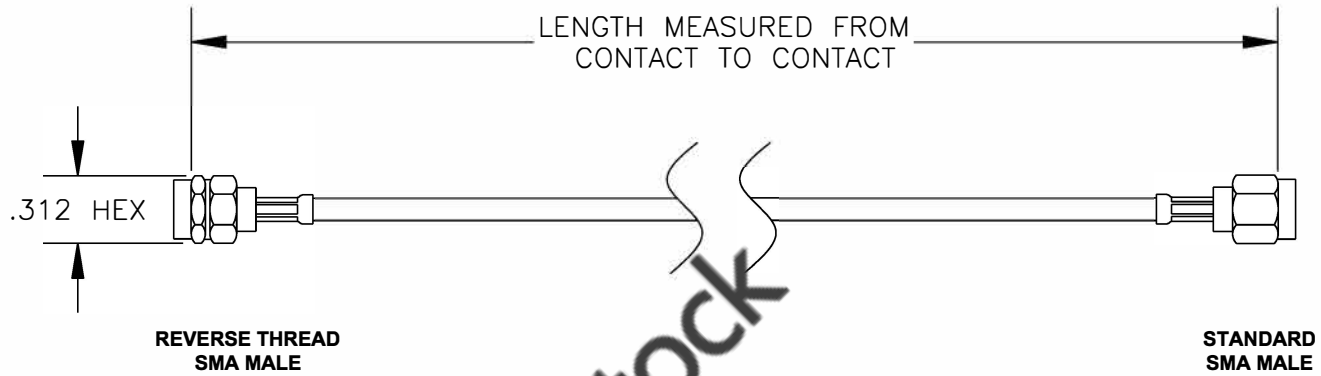

COMPONENTS	IMPEDANCE
REVERSE THREAD SMA MALE	50 OHM
STANDARD SMA MALE	50 OHM

Standard Lengths	
-12	12"
-24	24"
-36	36"
-48	48"
-60	60"
-XXX	Custom Length in inches

RoHS  
Compliance  
Certified

**8TH FLOOR, BUILDING 1, YONGFU SCIENCE AND TECHNOLOGY CENTER INDUSTRIAL PARK, NANZHA DISTRICT 5, HUMEN, 523900, DONGGUAN, GUANGDONG, CHINA**  
 WEBSITE: [www.ebeestock.com](http://www.ebeestock.com)  
 EMAIL: [sales@ebeestock.com](mailto:sales@ebeestock.com)

<b>ET36810</b>		DES. CABLE ASSEMBLY, RG188A/U, REVERSE THREAD SMA MALE TO STANDARD SMA MALE (LEAD FREE)		
REV. A	<b>FSCM NO. 53919</b>	CAD FILE 020608	SCALE N/A	SIZE A 147

- NOTES:**
1. UNLESS OTHERWISE SPECIFIED ALL DIMENSIONS ARE NOMINAL.
  2. ALL SPECIFICATIONS ARE SUBJECT TO CHANGE WITHOUT NOTICE AT ANY TIME.
  3. DIMENSIONS ARE IN INCHES.
  4. LENGTH TOLERANCE IS  $\pm 1.5\%$  OR  $\pm 3/8"$ , WHICHEVER IS GREATER.