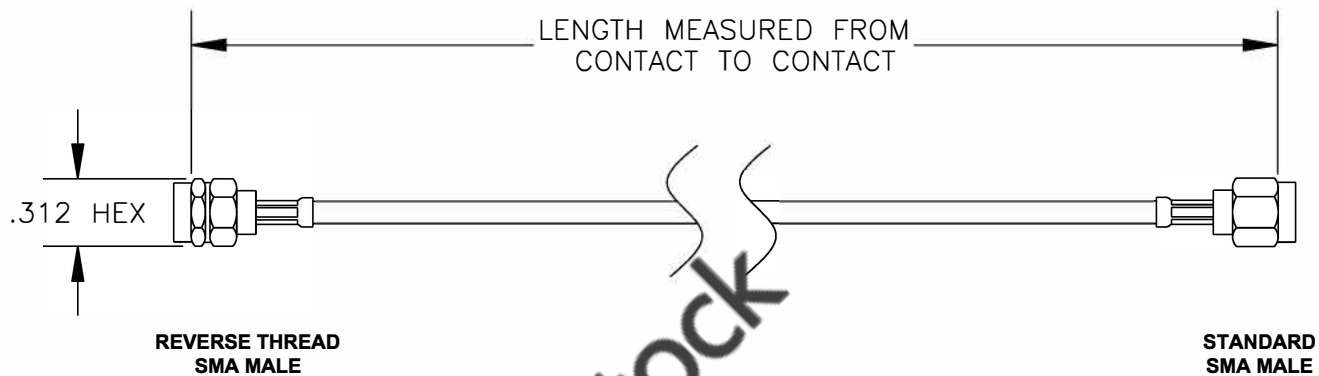

COMPONENTS	IMPEDANCE
REVERSE THREAD SMA MALE	50 OHM
STANDARD SMA MALE	50 OHM

Standard Lengths	
-12	12"
-24	24"
-36	36"
-48	48"
-60	60"
-XXX	Custom Length in inches

RoHS  
Compliance  
Certified

**8TH FLOOR, BUILDING 1, YONGFU SCIENCE AND TECHNOLOGY CENTER INDUSTRIAL PARK, NANZHA DISTRICT 5, HUMEN, 523900, DONGGUAN, GUANGDONG, CHINA**  
 WEBSITE: [www.ebeestock.com](http://www.ebeestock.com)  
 EMAIL: [sales@ebeestock.com](mailto:sales@ebeestock.com)

<b>ET36811</b>		DES. CABLE ASSEMBLY, RG188A/U, REVERSE THREAD SMA MALE TO STANDARD SMA MALE (LEAD FREE)		
REV. A	<b>FSCM NO. 53919</b>	CAD FILE 020608	SCALE N/A	SIZE A 147

- NOTES:**
1. UNLESS OTHERWISE SPECIFIED ALL DIMENSIONS ARE NOMINAL.
  2. ALL SPECIFICATIONS ARE SUBJECT TO CHANGE WITHOUT NOTICE AT ANY TIME.
  3. DIMENSIONS ARE IN INCHES.
  4. LENGTH TOLERANCE IS  $\pm 1.5\%$  OR  $\pm 3/8"$ , WHICHEVER IS GREATER.