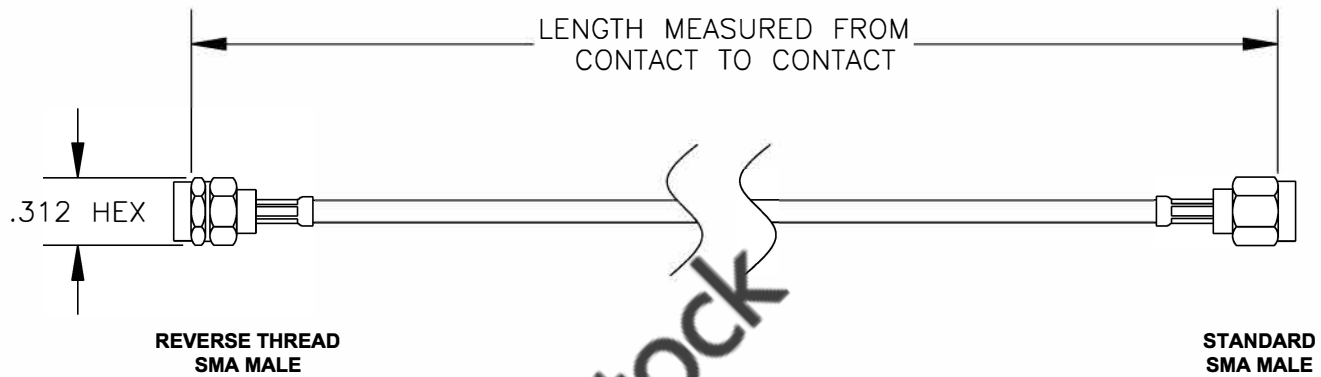

COMPONENTS	IMPEDANCE
REVERSE THREAD SMA MALE	50 OHM
STANDARD SMA MALE	50 OHM

Standard Lengths	
-12	12"
-24	24"
-36	36"
-48	48"
-60	60"
-XXX	Custom Length in inches

RoHS
Compliance
Certified

8TH FLOOR, BUILDING 1, YONGFU SCIENCE AND TECHNOLOGY CENTER INDUSTRIAL PARK, NANZHA DISTRICT 5, HUMEN, 523900, DONGGUAN, GUANGDONG, CHINA
 WEBSITE: www.ebeestock.com
 EMAIL: sales@ebeestock.com

ET36812		DES. CABLE ASSEMBLY, RG188A/U, REVERSE THREAD SMA MALE TO STANDARD SMA MALE (LEAD FREE)		
REV. A	FSCM NO. 53919	CAD FILE 020608	SCALE N/A	SIZE A 147

- NOTES:**
1. UNLESS OTHERWISE SPECIFIED ALL DIMENSIONS ARE NOMINAL.
 2. ALL SPECIFICATIONS ARE SUBJECT TO CHANGE WITHOUT NOTICE AT ANY TIME.
 3. DIMENSIONS ARE IN INCHES.
 4. LENGTH TOLERANCE IS $\pm 1.5\%$ OR $\pm 3/8"$, WHICHEVER IS GREATER.