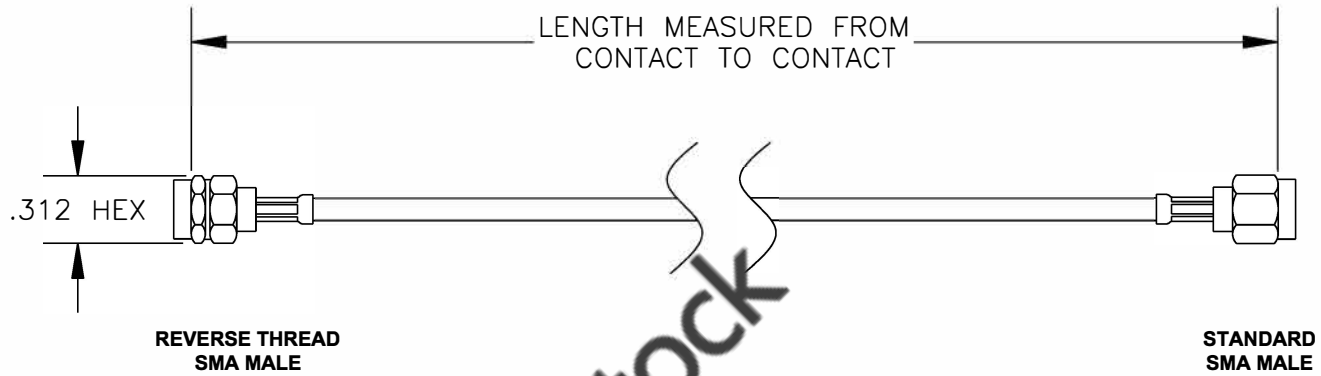

COMPONENTS	IMPEDANCE
REVERSE THREAD SMA MALE	50 OHM
STANDARD SMA MALE	50 OHM

Standard Lengths	
-12	12"
-24	24"
-36	36"
-48	48"
-60	60"
-XXX	Custom Length in inches

RoHS  
Compliance  
Certified

**8TH FLOOR, BUILDING 1, YONGFU SCIENCE AND TECHNOLOGY CENTER INDUSTRIAL PARK, NANZHA DISTRICT 5, HUMEN, 523900, DONGGUAN, GUANGDONG, CHINA**  
 WEBSITE: [www.ebeestock.com](http://www.ebeestock.com)  
 EMAIL: [sales@ebeestock.com](mailto:sales@ebeestock.com)

<b>ET36813</b>		DES. CABLE ASSEMBLY, RG188A/U, REVERSE THREAD SMA MALE TO STANDARD SMA MALE (LEAD FREE)		
REV. A	<b>FSCM NO. 53919</b>	CAD FILE 020608	SCALE N/A	SIZE A 147

- NOTES:**
1. UNLESS OTHERWISE SPECIFIED ALL DIMENSIONS ARE NOMINAL.
  2. ALL SPECIFICATIONS ARE SUBJECT TO CHANGE WITHOUT NOTICE AT ANY TIME.
  3. DIMENSIONS ARE IN INCHES.
  4. LENGTH TOLERANCE IS  $\pm 1.5\%$  OR  $\pm 3/8"$ , WHICHEVER IS GREATER.