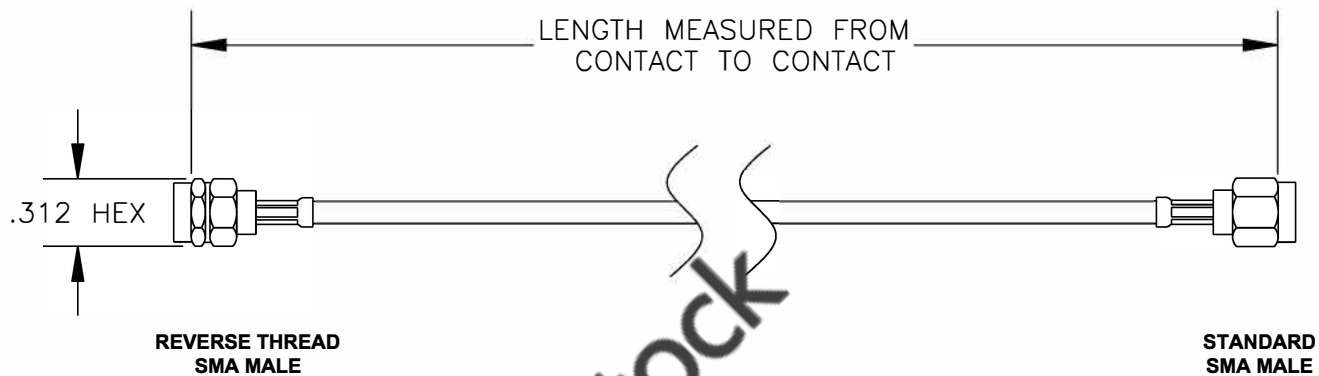

COMPONENTS	IMPEDANCE
REVERSE THREAD SMA MALE	50 OHM
STANDARD SMA MALE	50 OHM

Standard Lengths	
-12	12"
-24	24"
-36	36"
-48	48"
-60	60"
-XXX	Custom Length in inches

8TH FLOOR, BUILDING 1, YONGFU SCIENCE AND TECHNOLOGY CENTER INDUSTRIAL PARK, NANZHA DISTRICT 5, HUMEN, 523900, DONGGUAN, GUANGDONG, CHINA
 WEBSITE: www.ebeestock.com
 EMAIL: sales@ebeestock.com

ET36814		DES. CABLE ASSEMBLY, RG188A/U, REVERSE THREAD SMA MALE TO STANDARD SMA MALE (LEAD FREE)		
REV. A	FSCM NO. 53919	CAD FILE 020608	SCALE N/A	SIZE A 147

RoHS Compliance Certified

- NOTES:**
1. UNLESS OTHERWISE SPECIFIED ALL DIMENSIONS ARE NOMINAL.
 2. ALL SPECIFICATIONS ARE SUBJECT TO CHANGE WITHOUT NOTICE AT ANY TIME.
 3. DIMENSIONS ARE IN INCHES.
 4. LENGTH TOLERANCE IS $\pm 1.5\%$ OR $\pm 3/8"$, WHICHEVER IS GREATER.