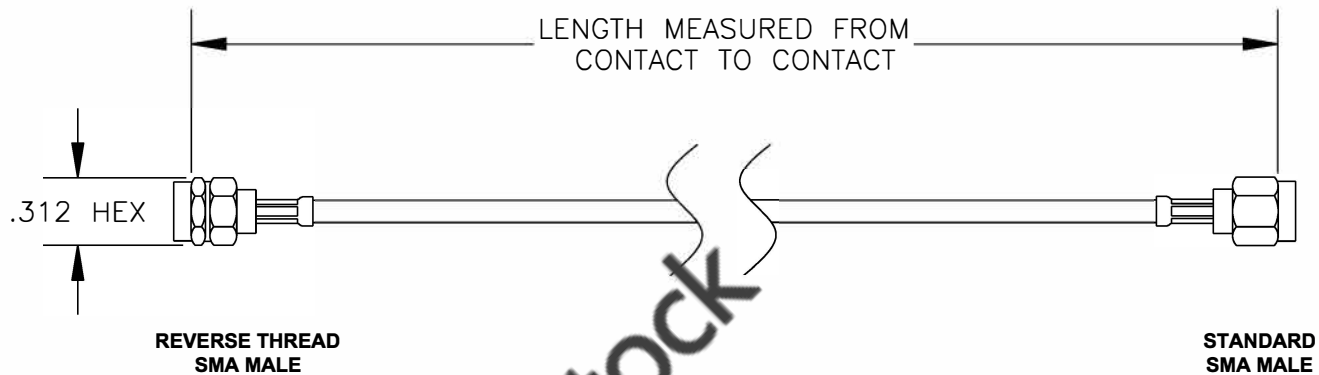

COMPONENTS	IMPEDANCE
REVERSE THREAD SMA MALE	50 OHM
STANDARD SMA MALE	50 OHM

Standard Lengths	
-12	12"
-24	24"
-36	36"
-48	48"
-60	60"
-XXX	Custom Length in inches

8TH FLOOR, BUILDING 1, YONGFU SCIENCE AND TECHNOLOGY CENTER INDUSTRIAL PARK, NANZHA DISTRICT 5, HUMEN, 523900, DONGGUAN, GUANGDONG, CHINA
 WEBSITE: www.ebeestock.com
 EMAIL: sales@ebeestock.com

ET36827		DES. CABLE ASSEMBLY, RG316/U, REVERSE THREAD SMA MALE TO STANDARD SMA MALE		
REV. A	FSCM NO. 53919	CAD FILE 020608	SCALE N/A	SIZE A 147

- NOTES:**
- UNLESS OTHERWISE SPECIFIED ALL DIMENSIONS ARE NOMINAL.
 - ALL SPECIFICATIONS ARE SUBJECT TO CHANGE WITHOUT NOTICE AT ANY TIME.
 - DIMENSIONS ARE IN INCHES.
 - LENGTH TOLERANCE IS $\pm 1.5\%$ OR $\pm 3/8"$, WHICHEVER IS GREATER.