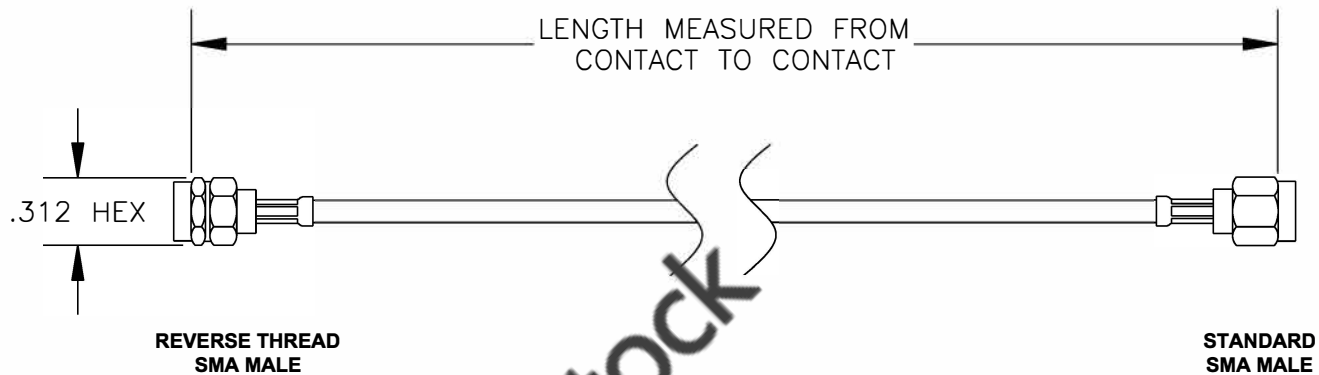

COMPONENTS	IMPEDANCE
REVERSE THREAD SMA MALE	50 OHM
STANDARD SMA MALE	50 OHM

Standard Lengths	
-12	12"
-24	24"
-36	36"
-48	48"
-60	60"
-XXX	Custom Length in inches

8TH FLOOR, BUILDING 1, YONGFU SCIENCE AND TECHNOLOGY CENTER INDUSTRIAL PARK, NANZHA DISTRICT 5, HUMEN, 523900, DONGGUAN, GUANGDONG, CHINA
 WEBSITE: www.ebeestock.com
 EMAIL: sales@ebeestock.com

ET36829		DES. CABLE ASSEMBLY, RG316/U, REVERSE THREAD SMA MALE TO STANDARD SMA MALE		
REV. A	FSCM NO. 53919	CAD FILE 020608	SCALE N/A	SIZE A 147

- NOTES:**
- UNLESS OTHERWISE SPECIFIED ALL DIMENSIONS ARE NOMINAL.
 - ALL SPECIFICATIONS ARE SUBJECT TO CHANGE WITHOUT NOTICE AT ANY TIME.
 - DIMENSIONS ARE IN INCHES.
 - LENGTH TOLERANCE IS $\pm 1.5\%$ OR $\pm 3/8"$, WHICHEVER IS GREATER.