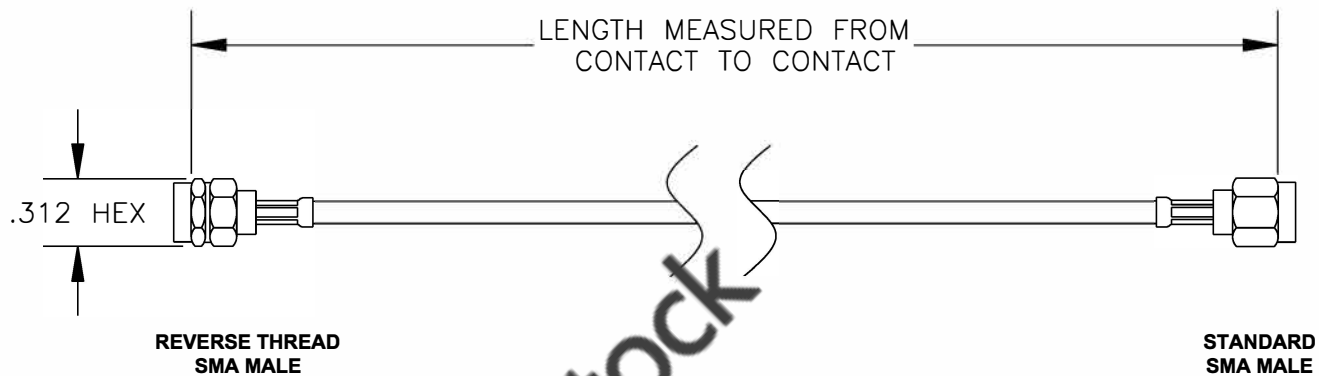

COMPONENTS	IMPEDANCE
REVERSE THREAD SMA MALE	50 OHM
STANDARD SMA MALE	50 OHM

Standard Lengths	
-12	12"
-24	24"
-36	36"
-48	48"
-60	60"
-XXX	Custom Length in inches

8TH FLOOR, BUILDING 1, YONGFU SCIENCE AND TECHNOLOGY CENTER INDUSTRIAL PARK, NANZHA DISTRICT 5, HUMEN, 523900, DONGGUAN, GUANGDONG, CHINA
 WEBSITE: www.ebeestock.com
 EMAIL: sales@ebeestock.com

ET36830		DES. CABLE ASSEMBLY, RG316/U, REVERSE THREAD SMA MALE TO STANDARD SMA MALE		
REV. A	FSCM NO. 53919	CAD FILE 020608	SCALE N/A	SIZE A 147

- NOTES:**
- UNLESS OTHERWISE SPECIFIED ALL DIMENSIONS ARE NOMINAL.
 - ALL SPECIFICATIONS ARE SUBJECT TO CHANGE WITHOUT NOTICE AT ANY TIME.
 - DIMENSIONS ARE IN INCHES.
 - LENGTH TOLERANCE IS $\pm 1.5\%$ OR $\pm 3/8"$, WHICHEVER IS GREATER.