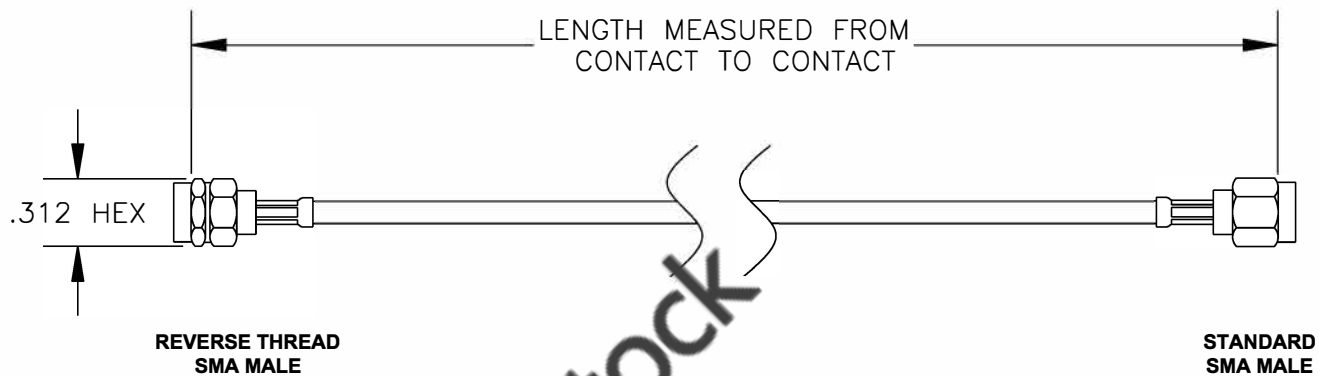

COMPONENTS	IMPEDANCE
REVERSE THREAD SMA MALE	50 OHM
STANDARD SMA MALE	50 OHM

Standard Lengths	
-12	12"
-24	24"
-36	36"
-48	48"
-60	60"
-XXX	Custom Length in inches

8TH FLOOR, BUILDING 1, YONGFU SCIENCE AND TECHNOLOGY CENTER INDUSTRIAL PARK, NANZHA DISTRICT 5, HUMEN, 523900, DONGGUAN, GUANGDONG, CHINA
 WEBSITE: www.ebeestock.com
 EMAIL: sales@ebeestock.com

ET36831		DES. CABLE ASSEMBLY, RG316/U, REVERSE THREAD SMA MALE TO STANDARD SMA MALE	
----------------	--	--	--

REV. A	FSCM NO. 53919	CAD FILE 020608	SCALE N/A	SIZE A	147
--------	-----------------------	-----------------	-----------	--------	-----

- NOTES:**
1. UNLESS OTHERWISE SPECIFIED ALL DIMENSIONS ARE NOMINAL.
 2. ALL SPECIFICATIONS ARE SUBJECT TO CHANGE WITHOUT NOTICE AT ANY TIME.
 3. DIMENSIONS ARE IN INCHES.
 4. LENGTH TOLERANCE IS $\pm 1.5\%$ OR $\pm 3/8"$, WHICHEVER IS GREATER.