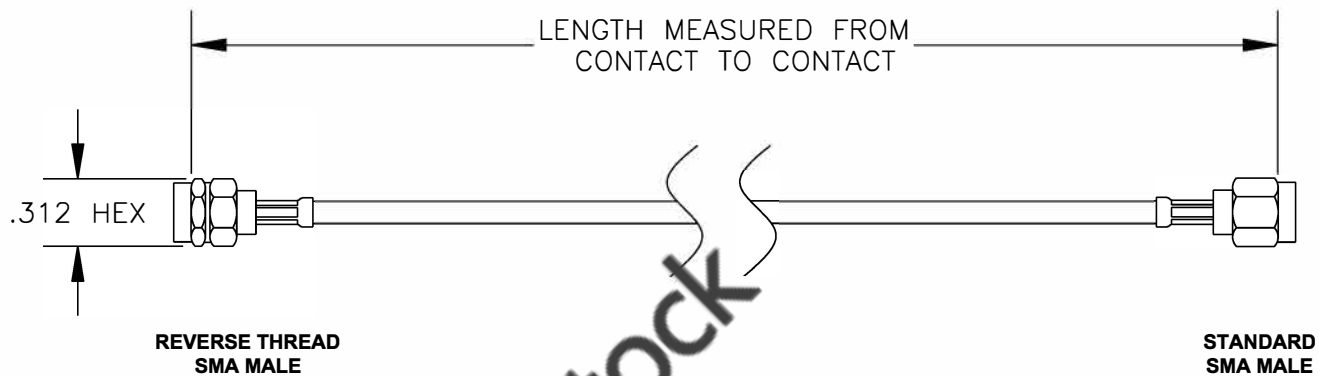

COMPONENTS	IMPEDANCE
REVERSE THREAD SMA MALE	50 OHM
STANDARD SMA MALE	50 OHM

Standard Lengths	
-12	12"
-24	24"
-36	36"
-48	48"
-60	60"
-XXX	Custom Length in inches

8TH FLOOR, BUILDING 1, YONGFU SCIENCE AND TECHNOLOGY CENTER INDUSTRIAL PARK, NANZHA DISTRICT 5, HUMEN, 523900, DONGGUAN, GUANGDONG, CHINA
 WEBSITE: www.ebeestock.com
 EMAIL: sales@ebeestock.com

ET36832		DES. CABLE ASSEMBLY, RG316/U, REVERSE THREAD SMA MALE TO STANDARD SMA MALE		
REV. A	FSCM NO. 53919	CAD FILE 020608	SCALE N/A	SIZE A 147

- NOTES:**
- UNLESS OTHERWISE SPECIFIED ALL DIMENSIONS ARE NOMINAL.
 - ALL SPECIFICATIONS ARE SUBJECT TO CHANGE WITHOUT NOTICE AT ANY TIME.
 - DIMENSIONS ARE IN INCHES.
 - LENGTH TOLERANCE IS $\pm 1.5\%$ OR $\pm 3/8"$, WHICHEVER IS GREATER.