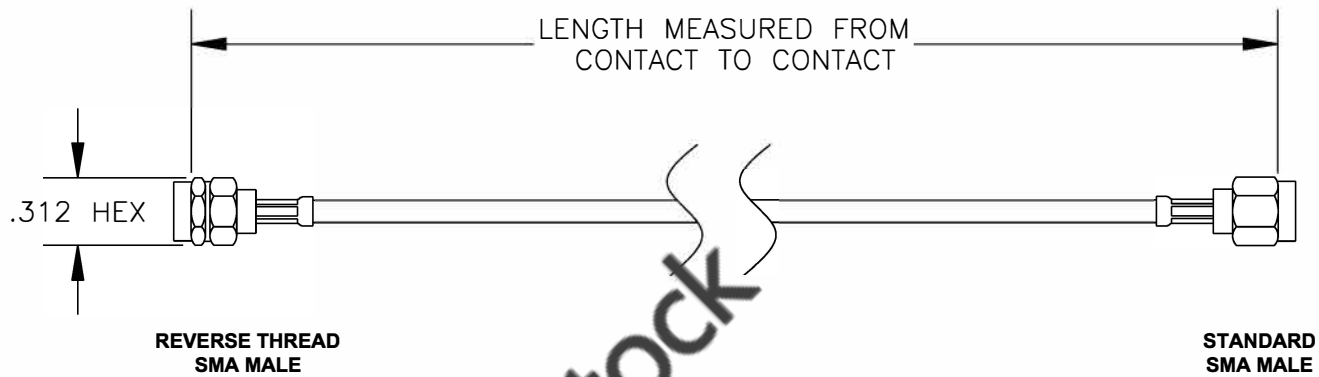

COMPONENTS	IMPEDANCE
REVERSE THREAD SMA MALE	50 OHM
STANDARD SMA MALE	50 OHM

Standard Lengths	
-12	12"
-24	24"
-36	36"
-48	48"
-60	60"
-XXX	Custom Length in inches

RoHS  
Compliance  
Certified

**8TH FLOOR, BUILDING 1, YONGFU SCIENCE AND TECHNOLOGY CENTER INDUSTRIAL PARK, NANZHA DISTRICT 5, HUMEN, 523900, DONGGUAN, GUANGDONG, CHINA**  
 WEBSITE: [www.ebeestock.com](http://www.ebeestock.com)  
 EMAIL: [sales@ebeestock.com](mailto:sales@ebeestock.com)

<b>ET36833</b>		DES. CABLE ASSEMBLY, RG316/U, REVERSE THREAD SMA MALE TO STANDARD SMA MALE (LEAD FREE)		
REV. A	<b>FSCM NO. 53919</b>	CAD FILE 020608	SCALE N/A	SIZE A 147

- NOTES:**
1. UNLESS OTHERWISE SPECIFIED ALL DIMENSIONS ARE NOMINAL.
  2. ALL SPECIFICATIONS ARE SUBJECT TO CHANGE WITHOUT NOTICE AT ANY TIME.
  3. DIMENSIONS ARE IN INCHES.
  4. LENGTH TOLERANCE IS  $\pm 1.5\%$  OR  $\pm 3/8"$ , WHICHEVER IS GREATER.