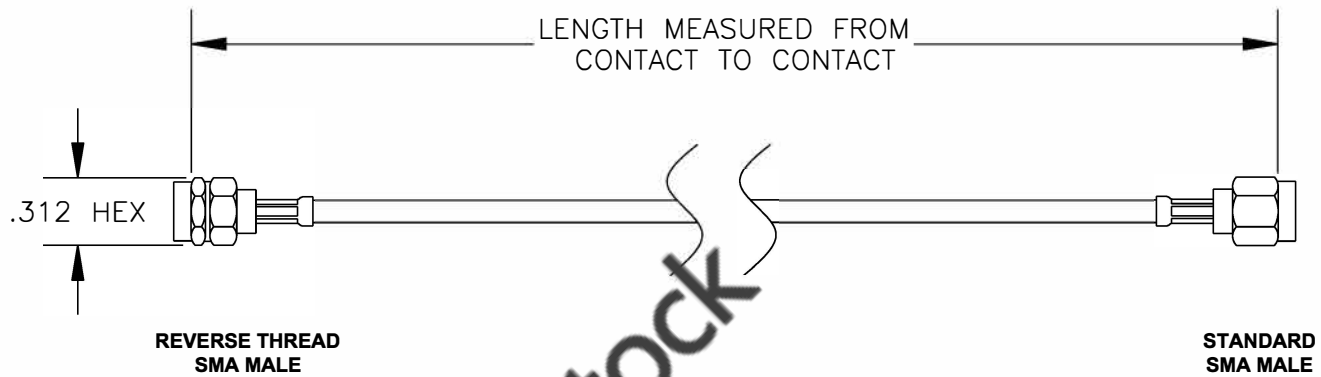

COMPONENTS	IMPEDANCE
REVERSE THREAD SMA MALE	50 OHM
STANDARD SMA MALE	50 OHM

Standard Lengths	
-12	12"
-24	24"
-36	36"
-48	48"
-60	60"
-XXX	Custom Length in inches

RoHS  
Compliance  
Certified

**8TH FLOOR, BUILDING 1, YONGFU SCIENCE AND TECHNOLOGY CENTER INDUSTRIAL PARK, NANZHA DISTRICT 5, HUMEN, 523900, DONGGUAN, GUANGDONG, CHINA**  
 WEBSITE: [www.ebeestock.com](http://www.ebeestock.com)  
 EMAIL: [sales@ebeestock.com](mailto:sales@ebeestock.com)

<b>ET36834</b>		DES. CABLE ASSEMBLY, RG316/U, REVERSE THREAD SMA MALE TO STANDARD SMA MALE (LEAD FREE)		
REV. A	<b>FSCM NO. 53919</b>	CAD FILE 020608	SCALE N/A	SIZE A 147

- NOTES:**
- UNLESS OTHERWISE SPECIFIED ALL DIMENSIONS ARE NOMINAL.
  - ALL SPECIFICATIONS ARE SUBJECT TO CHANGE WITHOUT NOTICE AT ANY TIME.
  - DIMENSIONS ARE IN INCHES.
  - LENGTH TOLERANCE IS  $\pm 1.5\%$  OR  $\pm 3/8"$ , WHICHEVER IS GREATER.